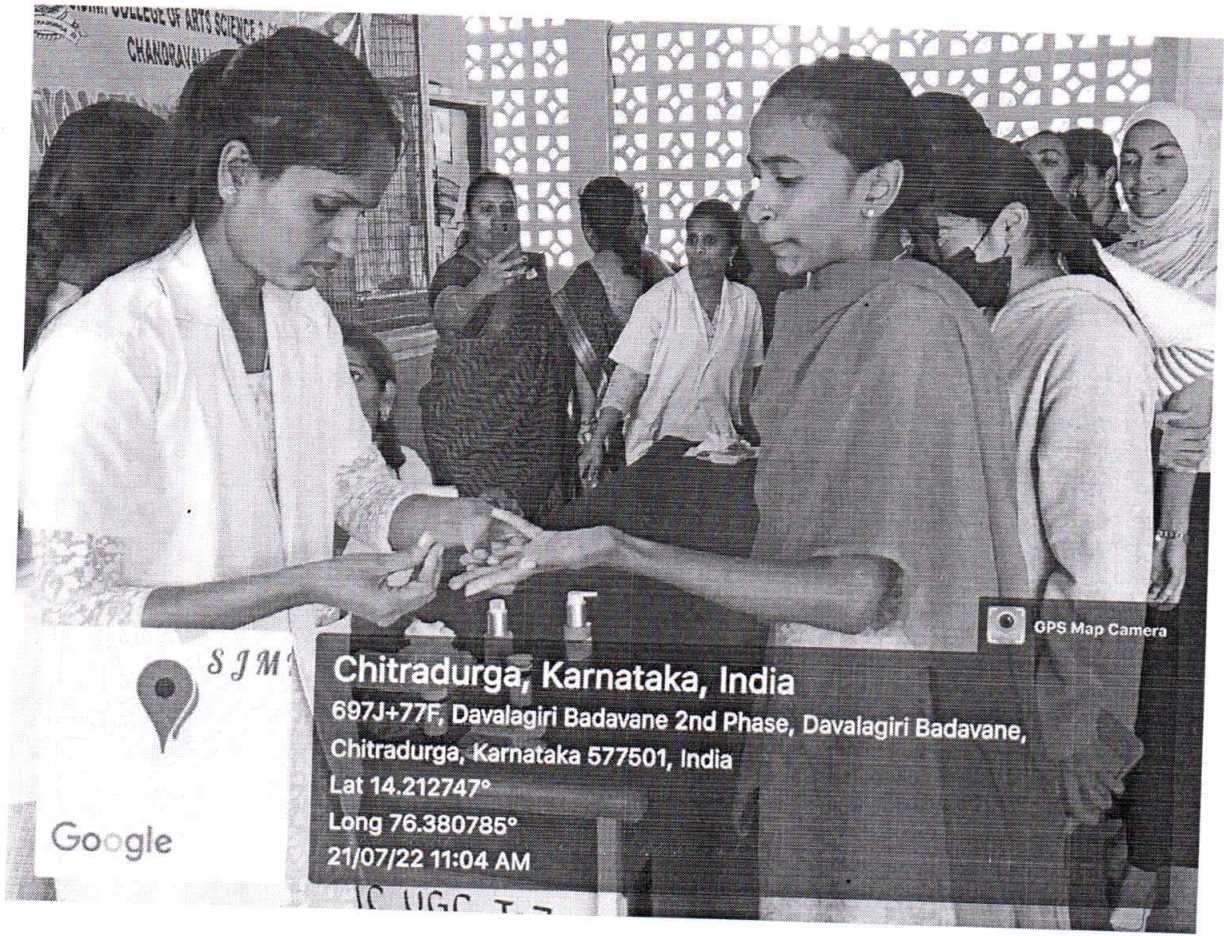

SJM
Google

Chitradurga, Karnataka, India
697J+77F, Davalagiri Badavane 2nd Phase, Davalagiri Badavane,
Chitradurga, Karnataka 577501, India
Lat 14.212747°
Long 76.380785°
21/07/22 11:04 AM

GPS Map Camera