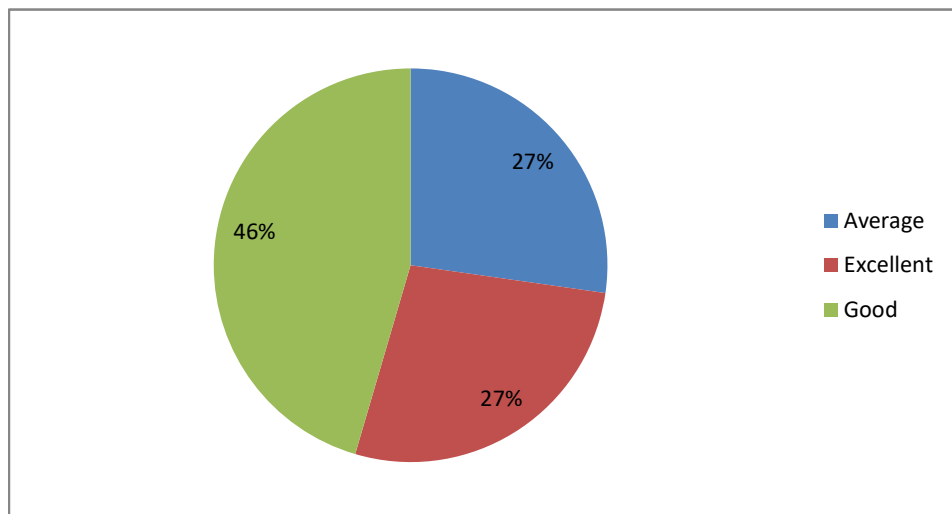

Creation of interest to pursue higher education