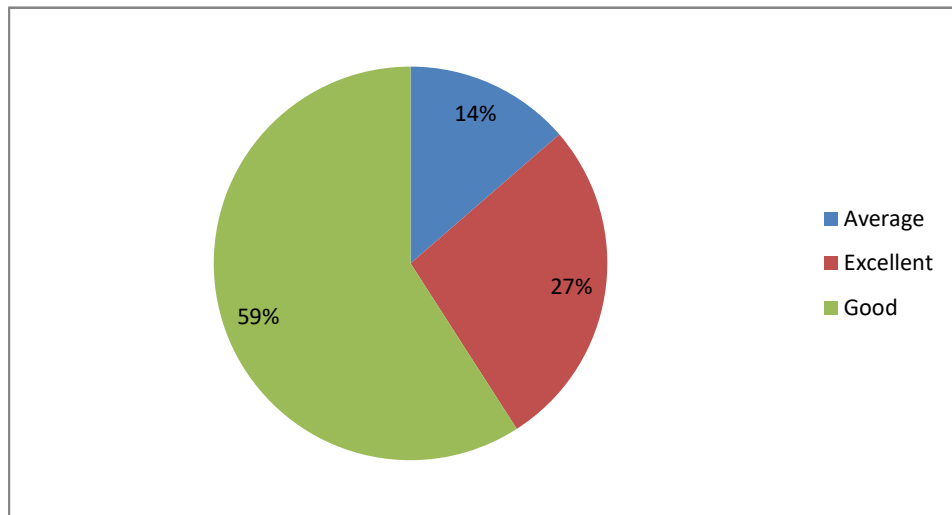

Difficult level of course content

Optimization of course content

PRINCIPAL
Sri Jagadguru Murugarajendra College
of Arts, Science & Commerce
CHITRADURGA

Usefulness of Curriculum at workplace

Fulfillment of learning objectives