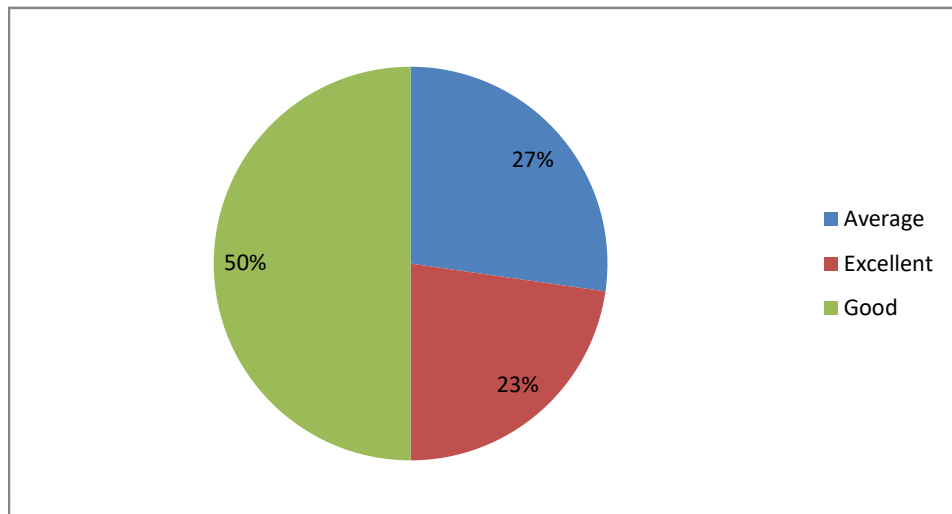

Quality, Clarity and relevance of textual reading / Reference material / Study material