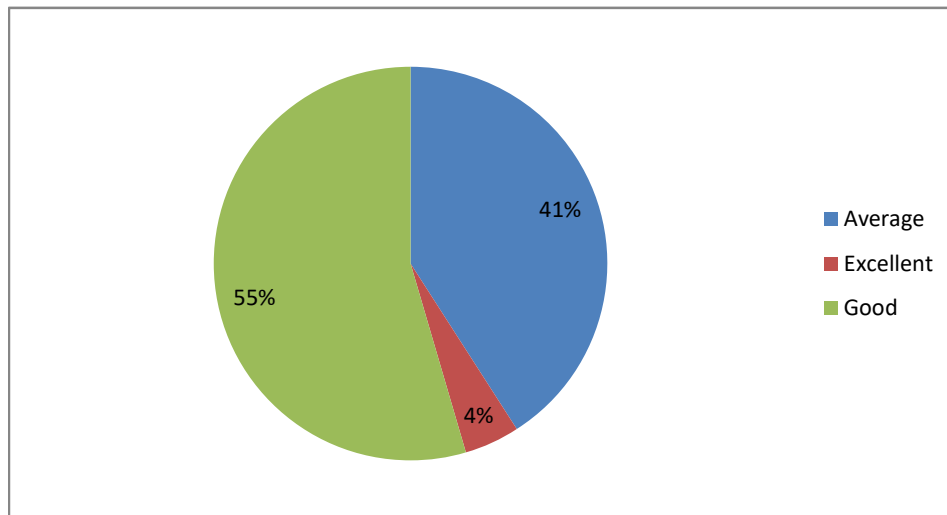

Weightage given to Learning values (in terms of knowledge, concepts, manual skills, analytical abilities and broading perspectives)