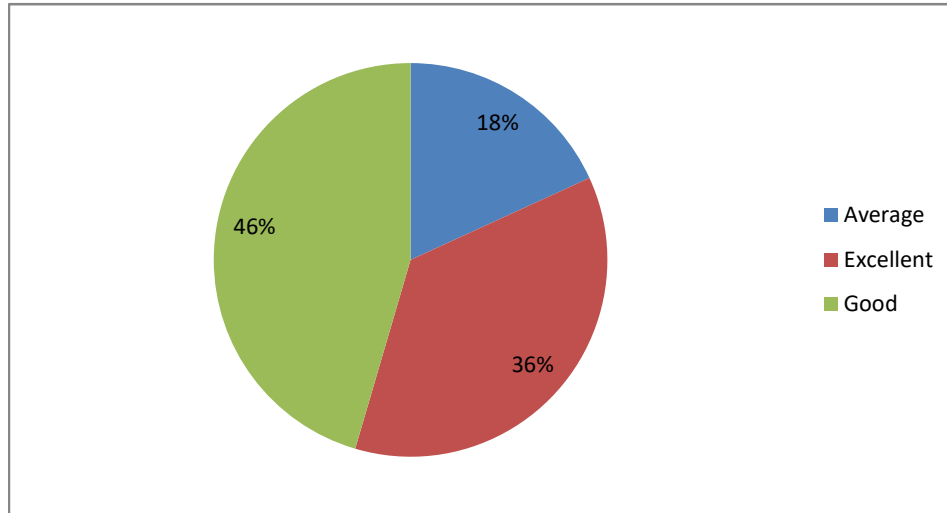

Level of Course outcomes