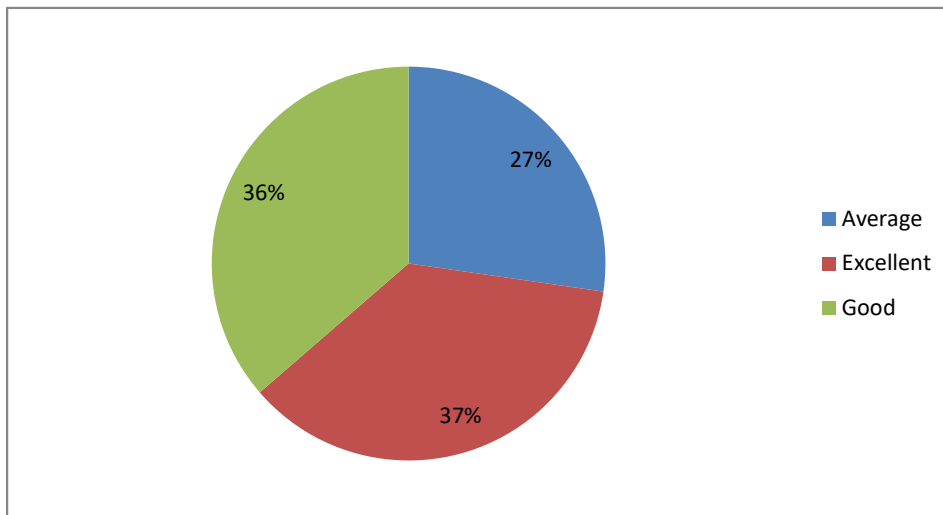

Applicability / relevance to real life situations & local development

Weightage given to Employability

PRINCIPAL
Sri Jagadguru Murugharajendra College
of Arts, Science & Commerce
CHITRADURGA

Weightage given to Entrepreneurship