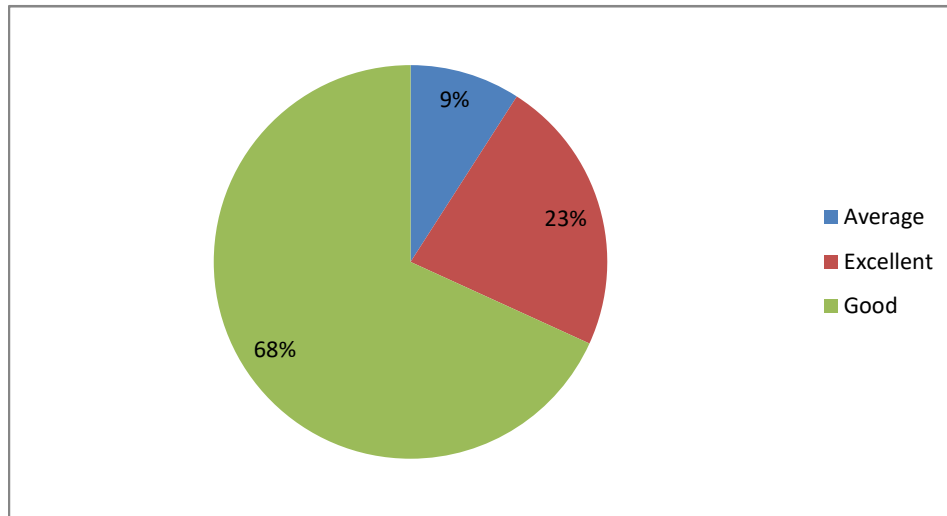

Weightage given to Project