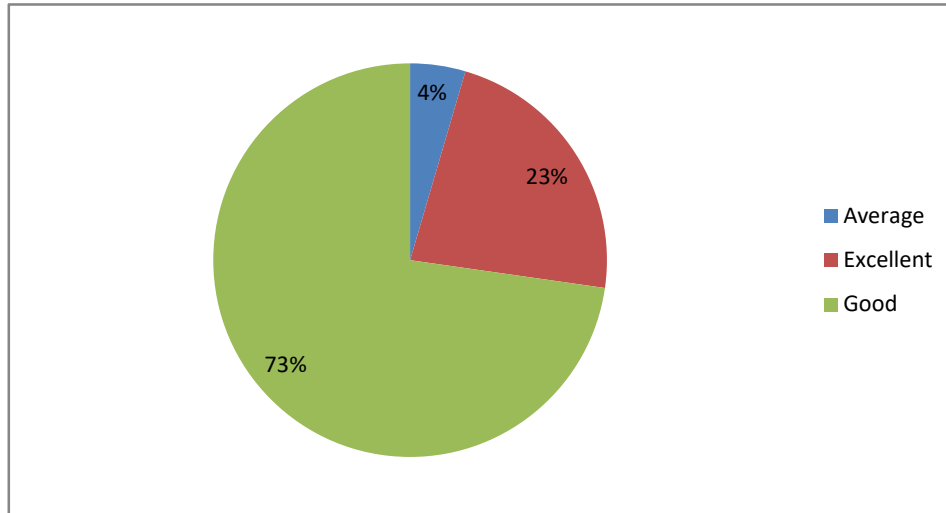

Applicability / relevance to real life situations & local development

Weightage given to Employability

PRINCIPAL
Sri Jagadguru Murugharajendra College
of Arts, Science & Commerce
CHITRADURGA

Weightage given to Entrepreneurship