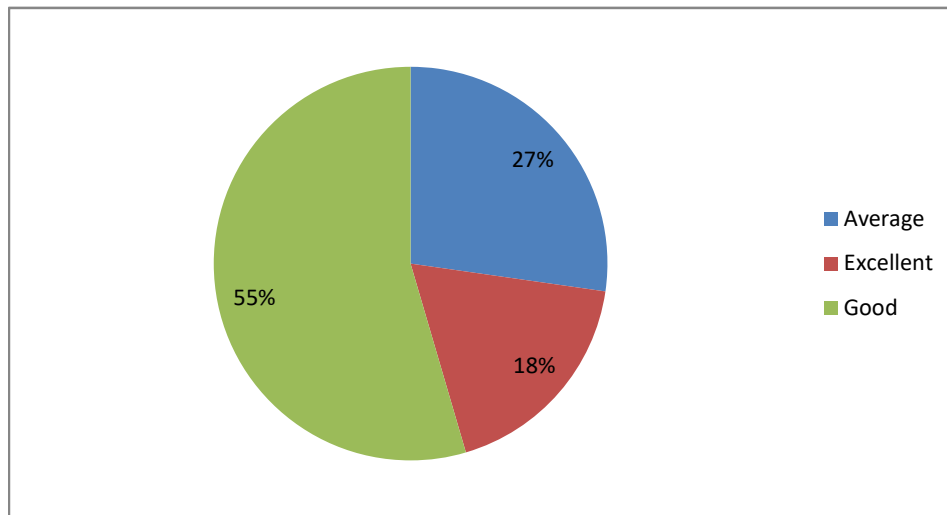

Weightage given to Skill development

PRINCIPAL
Sri Jagadguru Murugarajendra College
of Arts, Science & Commerce
CHITRADURGA

Weightage given to Project

Weightage given to practical and field work component