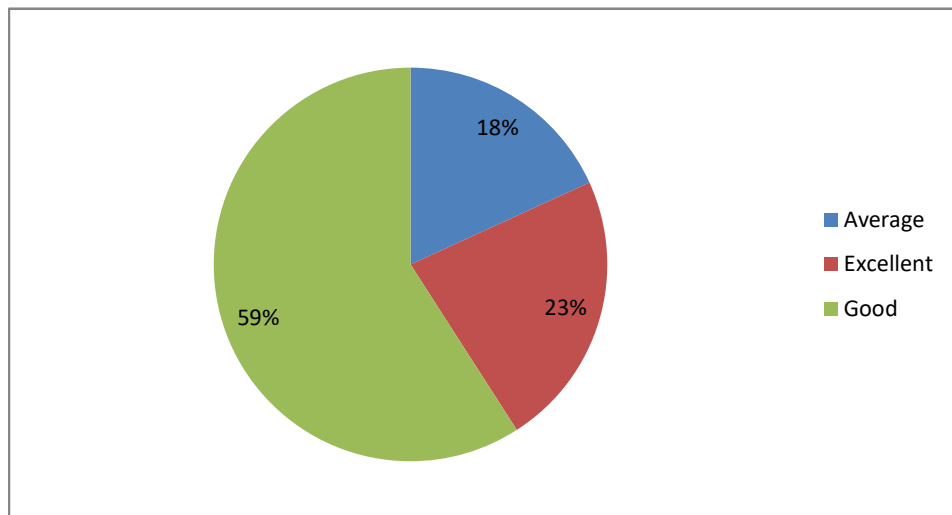

Weightage given to Skill development

PRINCIPAL
Sri Jagadguru Murugarajendra College
of Arts, Science & Commerce
CHITRADURGA