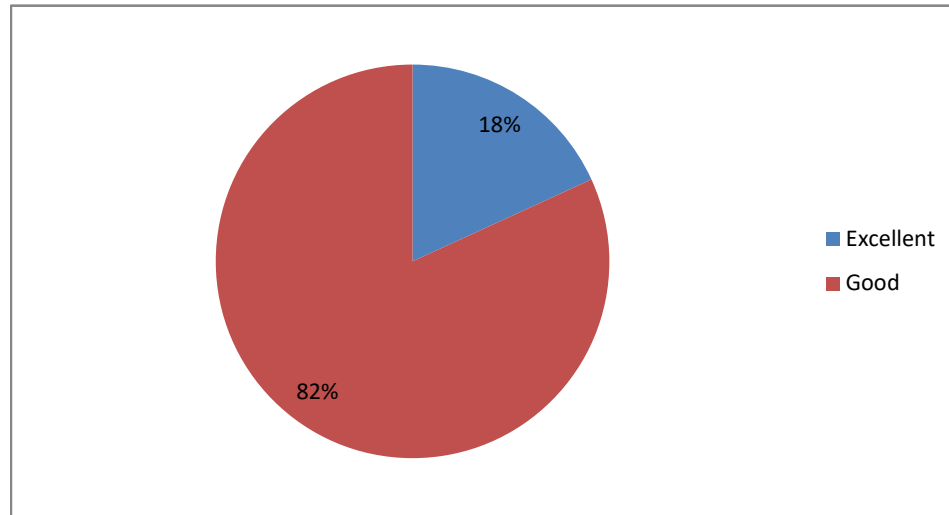

Overall rating