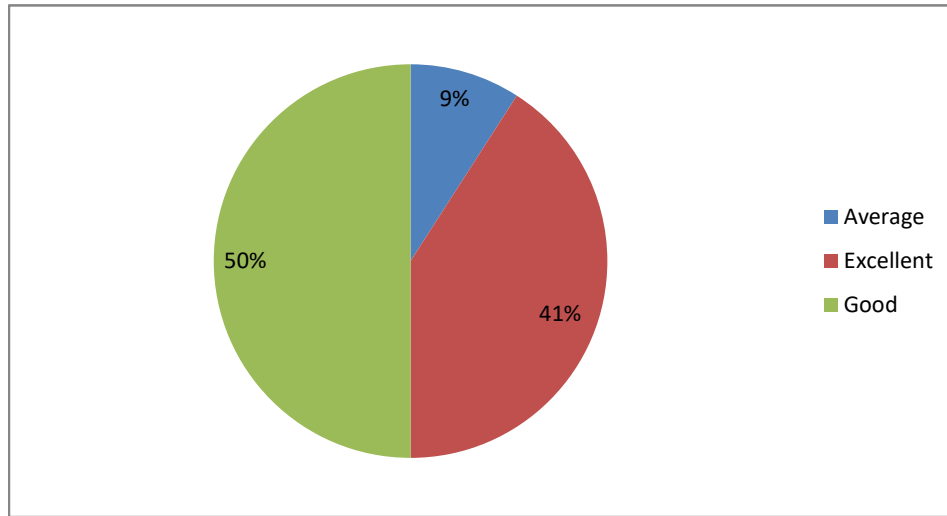

Depth of the course content