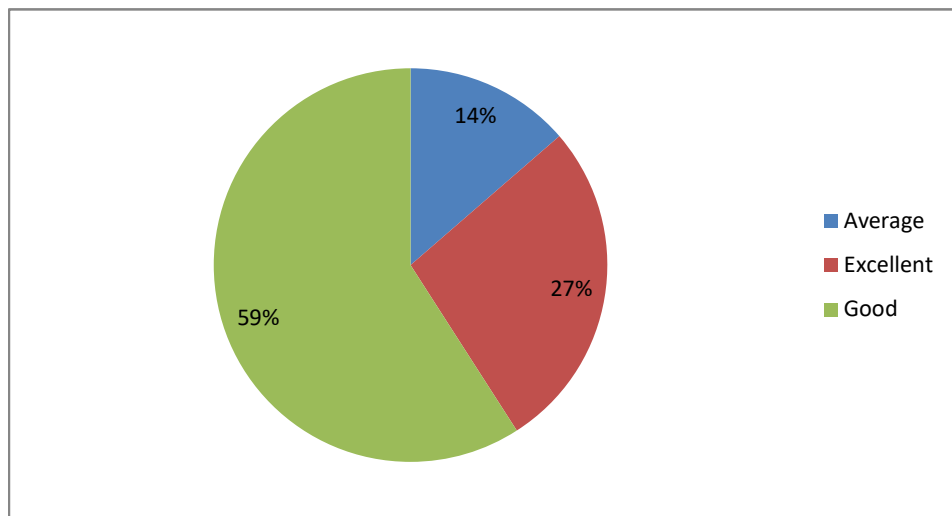

Difficult level of course content

Optimization of course content

PRINCIPAL
Sri Jagadguru Murugarajendra College
of Arts, Science & Commerce
CHITRADURGA

Usefulness of Curriculum at workplace

Fulfillment of learning objectives