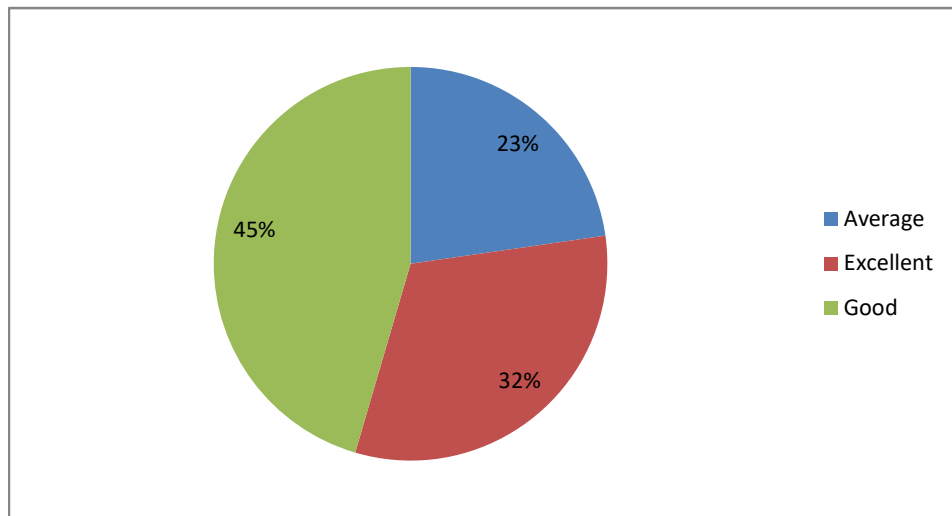

Applicability / relevance to real life situations & local development

Weightage given to Employability

PRINCIPAL
Sri Jagadguru Murugharajendra College
of Arts, Science & Commerce
CHITRADURGA

Weightage given to Entrepreneurship