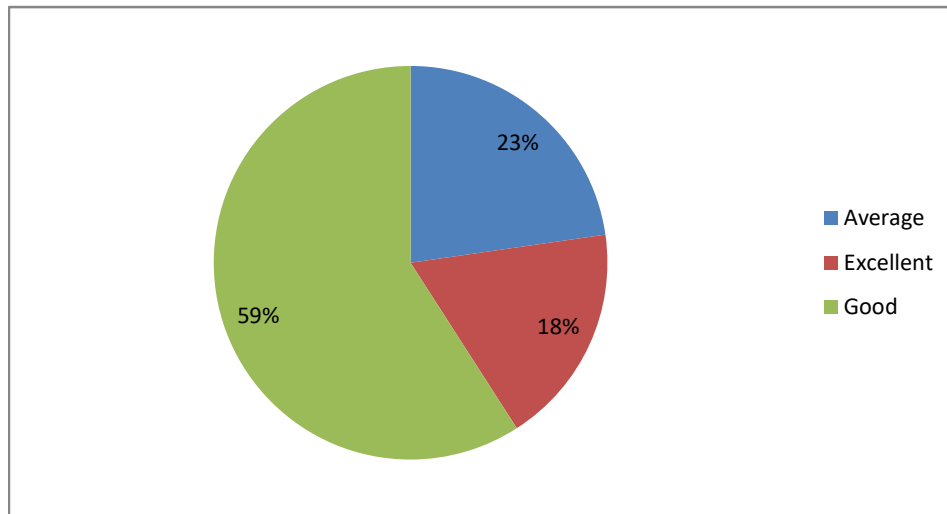

Inclusion/ incorporation of latest advancements in the subject