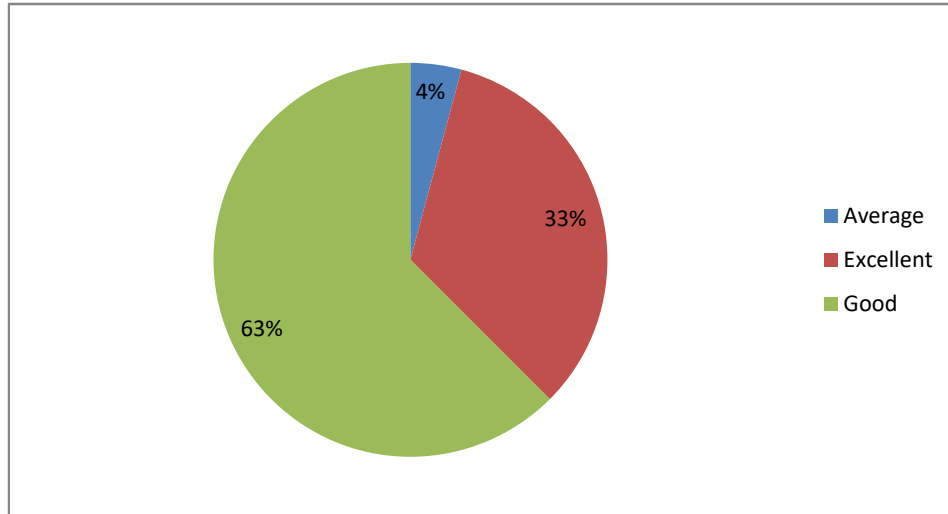

Applicabilty / relevance to real life situations & local development

Weightage given to Employability

  
**PRINCIPAL**  
Sri Jagadguru Murugharajendra College  
of Arts, Science & Commerce  
CHITRADURGA

Weightage given to Entrepreneurship

Weightage given to Skill development

  
**PRINCIPAL**  
Sri Jagadguru Murugharajendra College  
of Arts, Science & Commerce  
CHITRADURGA

Weightage given to Project

Weightage given to practical and field work component