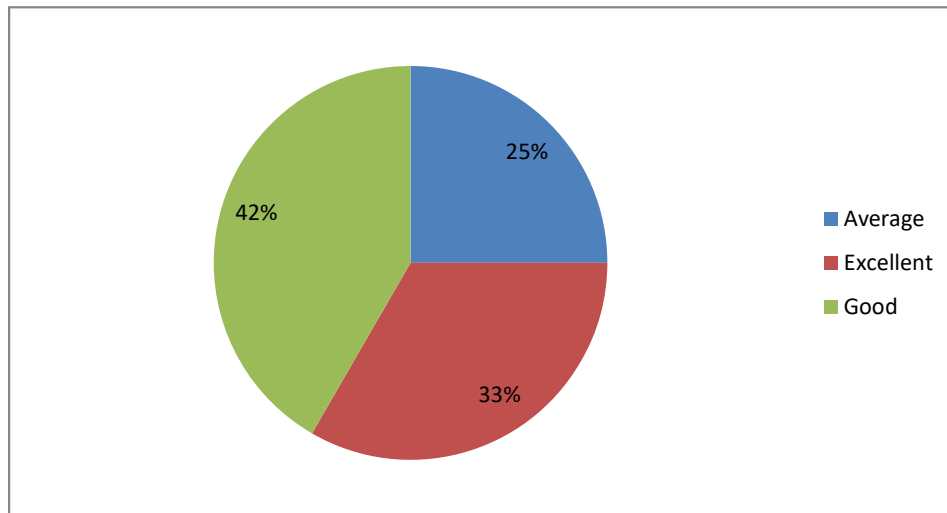

Applicabilty / relevance to real life situations & local development

Weightage given to Employability

  
**PRINCIPAL**  
Sri Jagadguru Murugharajendra College  
of Arts, Science & Commerce  
CHITRADURGA

Weightage given to Entrepreneurship

Weightage given to Skill development

  
**PRINCIPAL**  
Sri Jagadguru Murugharajendra College  
of Arts, Science & Commerce  
CHITRADURGA

Weightage given to Project

Weightage given to practical and field work component