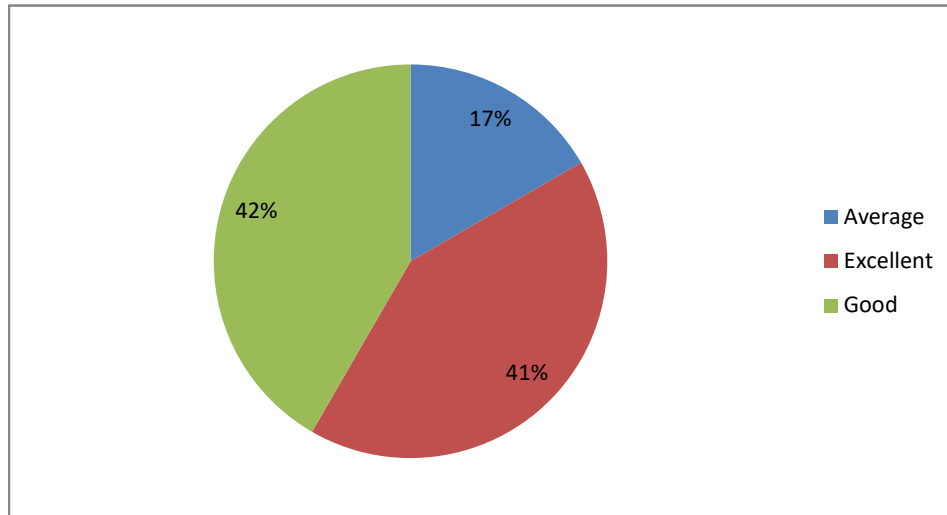

### Usefulness of Curriculum at workplace

### Fulfillment of learning objectives

  
**PRINCIPAL**  
Sri Jagadguru Murugharajendra College  
of Arts, Science & Commerce  
CHITRADURGA

Level of Course outcomes

Weightage given to Learning values (in terms of knowledge, concepts, manual skills, analytical abilities and broading perspectives)