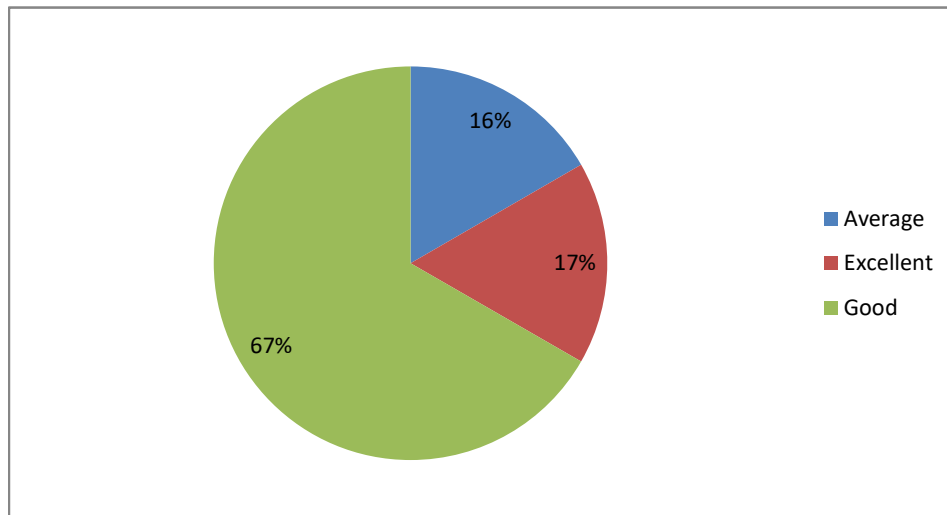

  
**PRINCIPAL**  
Sri Jagadguru Murugharajendra College  
of Arts, Science & Commerce  
CHITRADURGA

Weightage given to practical, field work component

Measures to additional understanding of difficult course content to show learners