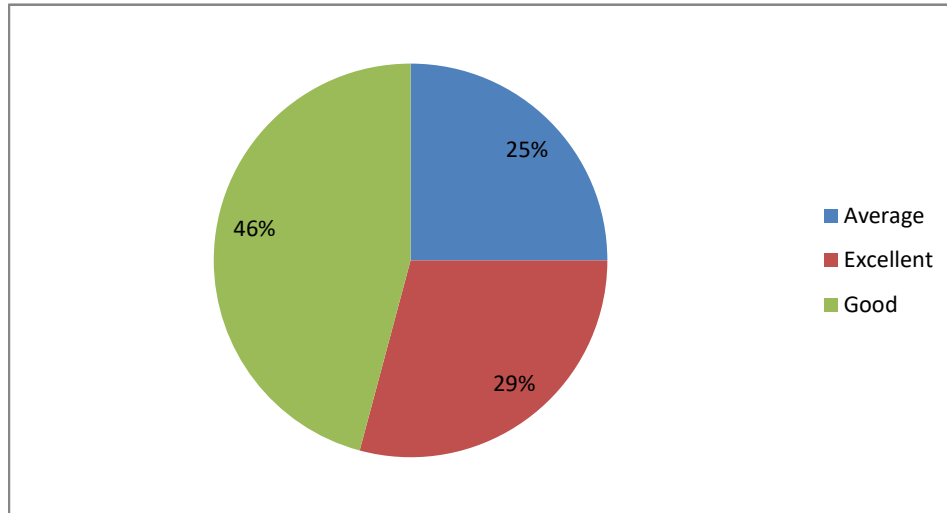

Quality, Clarity and relevance of textual reading / Reference material / Study material