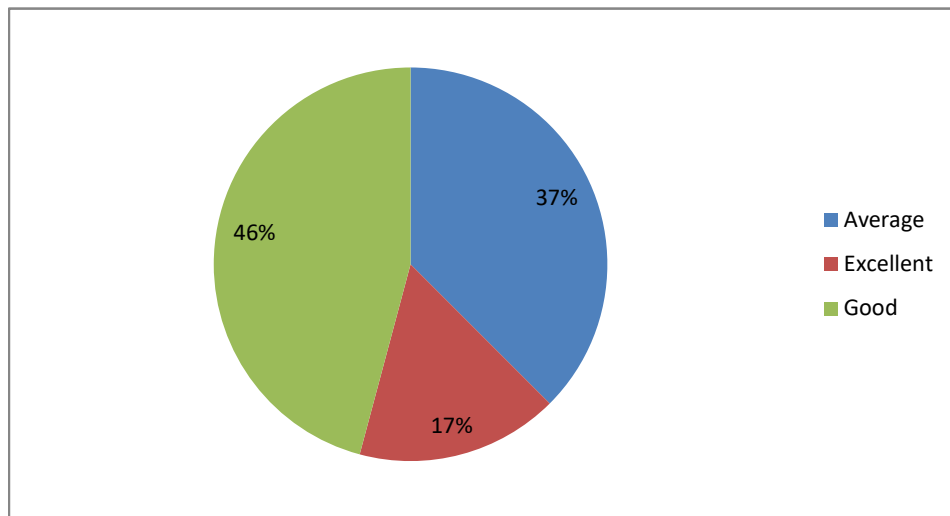

Weightage given to Entrepreneurship

Weightage given to Skill development

  
**PRINCIPAL**  
Sri Jagadguru Murugharajendra College  
of Arts, Science & Commerce  
CHITRADURGA

Weightage given to Project

Weightage given to practical and field work component