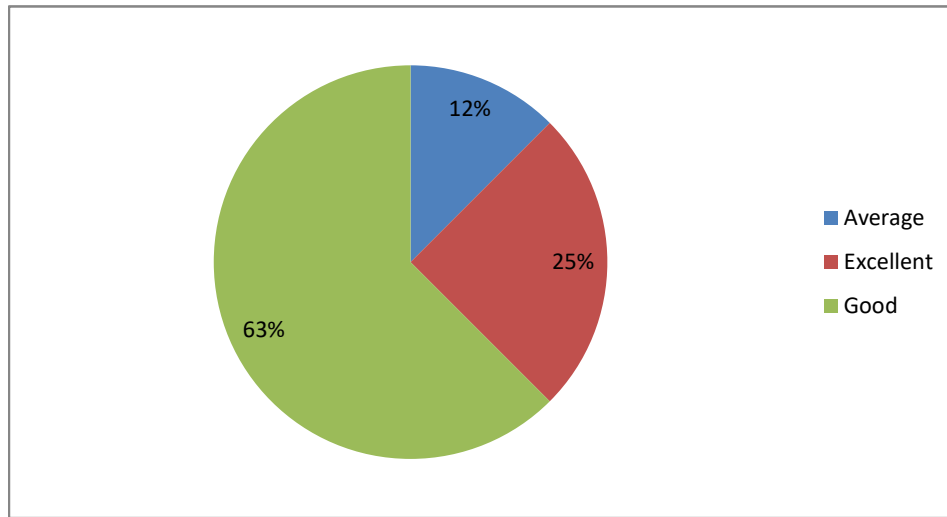

Applicabilty / relevance to real life situations & local development

Weightage given to Employability

  
**PRINCIPAL**  
Sri Jagadguru Murugharajendra College  
of Arts, Science & Commerce  
CHITRADURGA

Weightage given to Entrepreneurship

Weightage given to Skill development

  
**PRINCIPAL**  
Sri Jagadguru Murugharajendra College  
of Arts, Science & Commerce  
CHITRADURGA

Weightage given to Project

Weightage given to practical and field work component