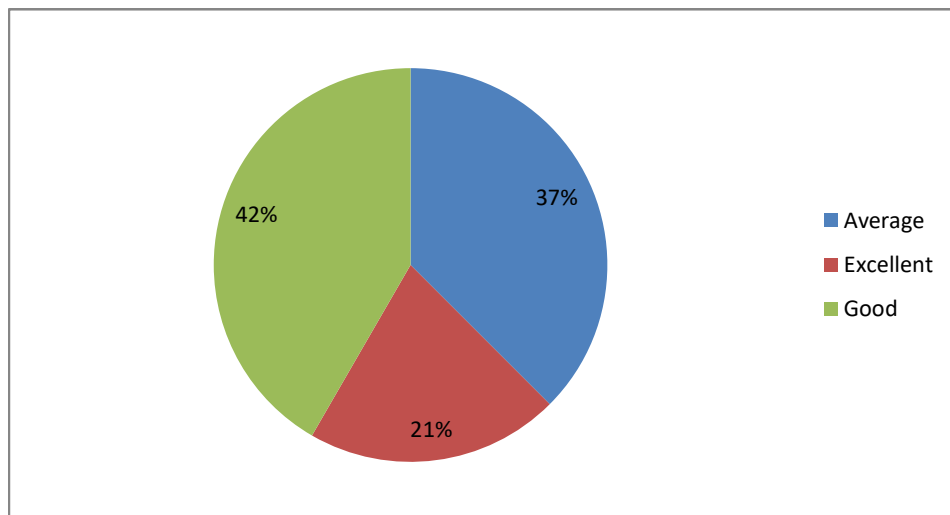

Weightage given to Entrepreneurship

Weightage given to Skill development

  
**PRINCIPAL**  
Sri Jagadguru Murugharajendra College  
of Arts, Science & Commerce  
CHITRADURGA

Weightage given to Project

Weightage given to practical and field work component