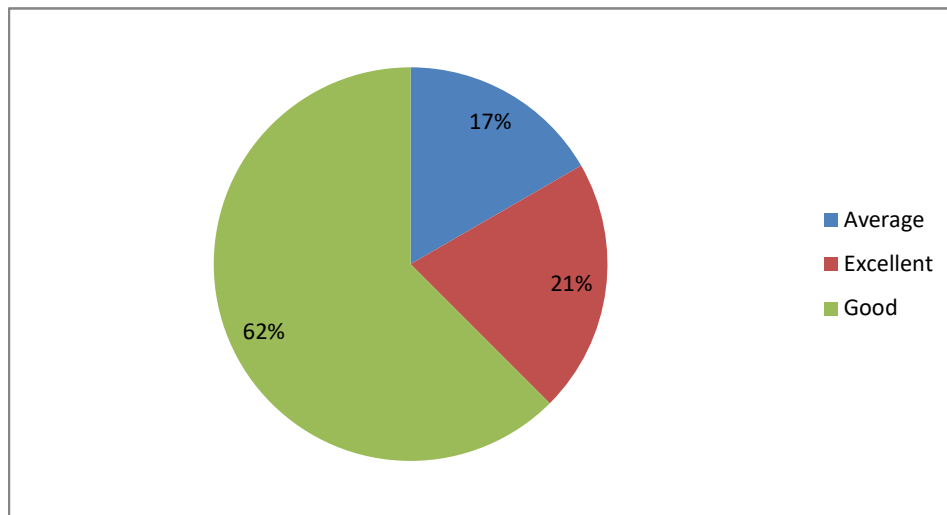

Inclusion/ incorporation of latest advancements in the subject