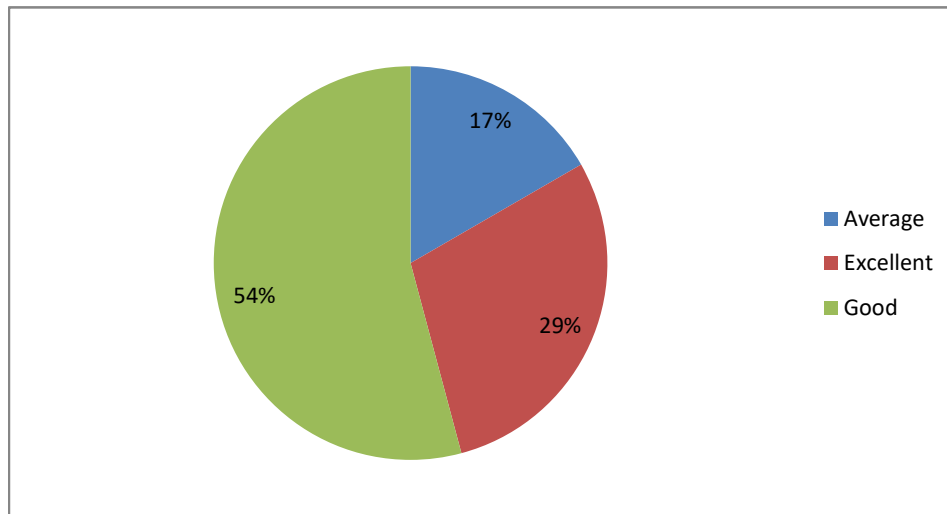

Creation of interest to pursue higher education