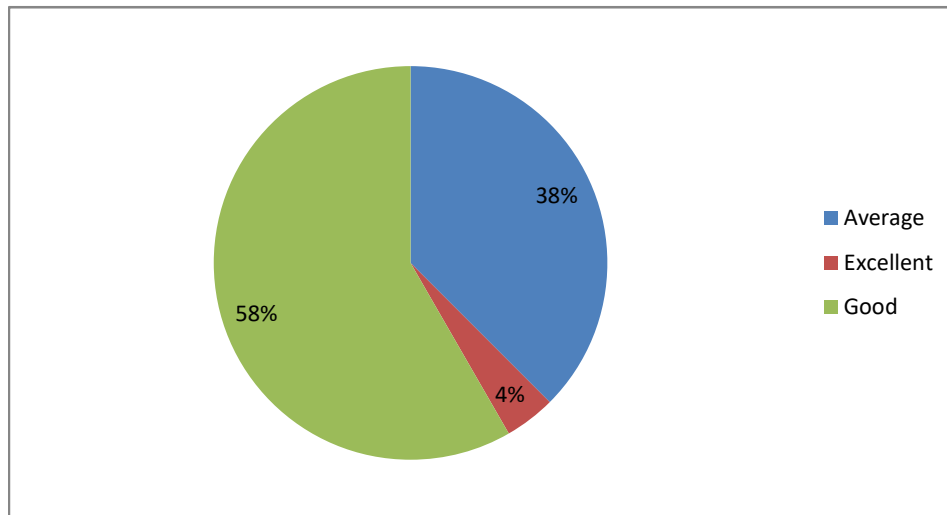

### Usefulness of Curriculum at workplace

### Fulfillment of learning objectives

  
**PRINCIPAL**  
Sri Jagadguru Murugharajendra College  
of Arts, Science & Commerce  
CHITRADURGA

Level of Course outcomes

Weightage given to Learning values (in terms of knowledge, concepts, manual skills, analytical abilities and broading perspectives)