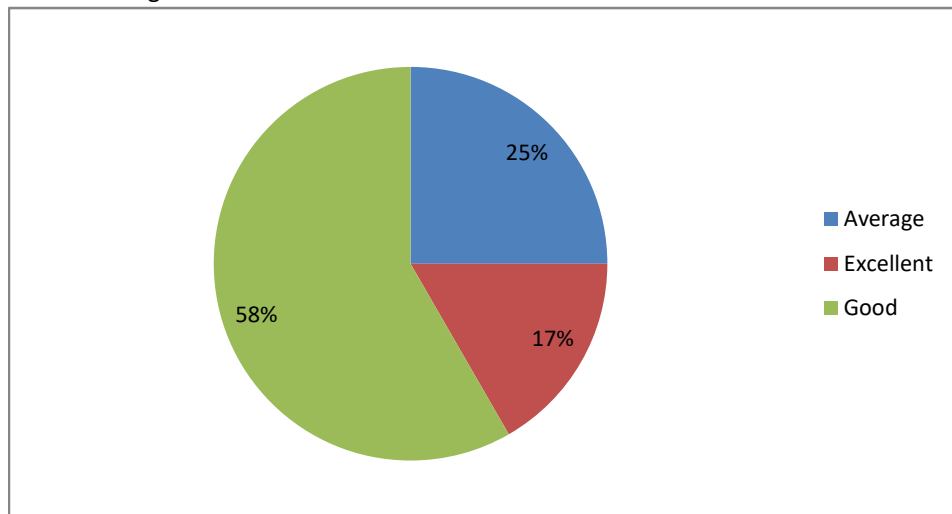

Overall rating