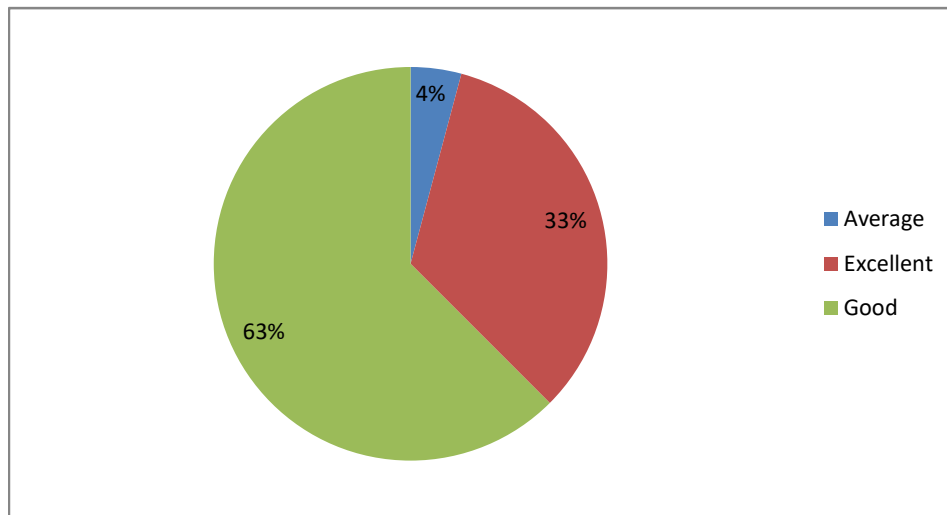

Applicabilty / relevance to real life situations & local development

Weightage given to Employability

  
**PRINCIPAL**  
Sri Jagadguru Murugharajendra College  
of Arts, Science & Commerce  
CHITRADURGA

Weightage given to Entrepreneurship

Weightage given to Skill development

  
**PRINCIPAL**  
Sri Jagadguru Murugharajendra College  
of Arts, Science & Commerce  
CHITRADURGA

Weightage given to Project

Weightage given to practical and field work component