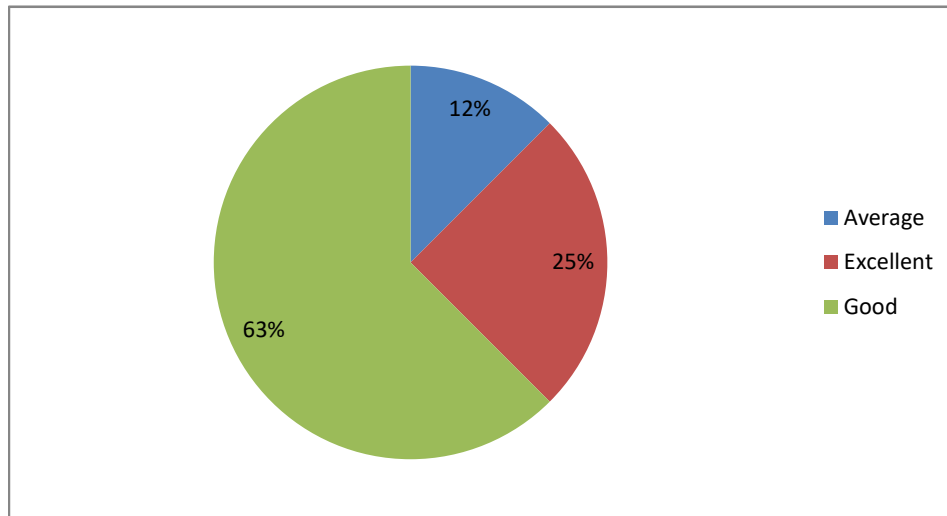

Depth of the course content