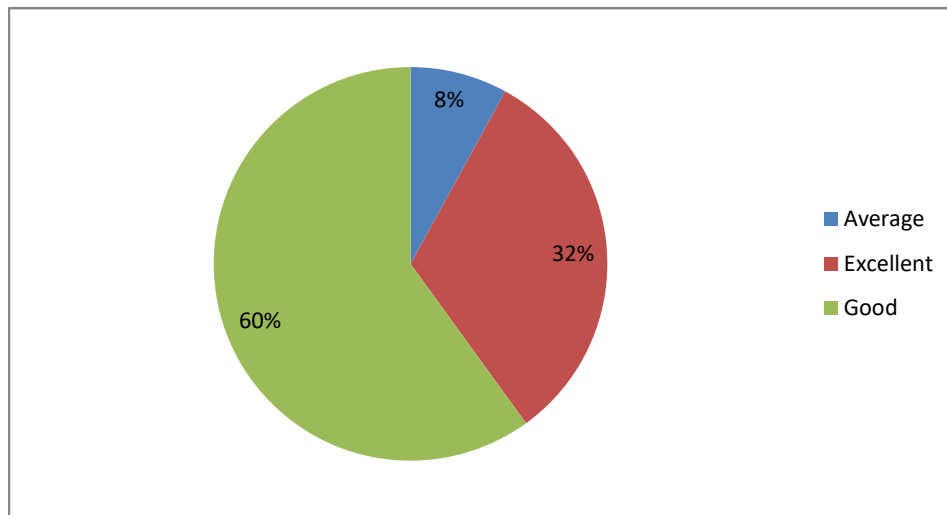

Inclusion/ incorporation of latest advancements in the subject

PRINCIPAL
Sri Jagadguru Murugharajendra College
of Arts, Science & Commerce
CHITRADURGA