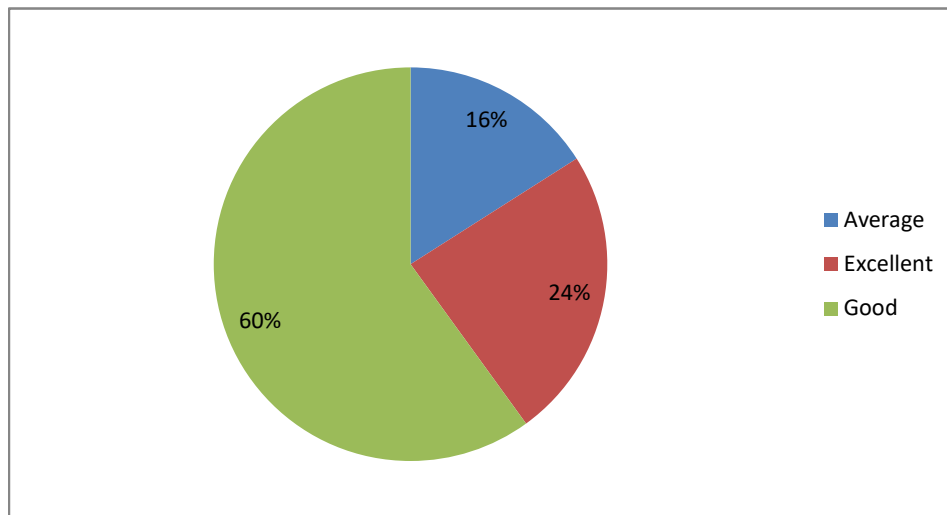

Weightage given to Learning values (in terms of knowledge, concepts, manual skills, analytical abilities and broading perspectives)