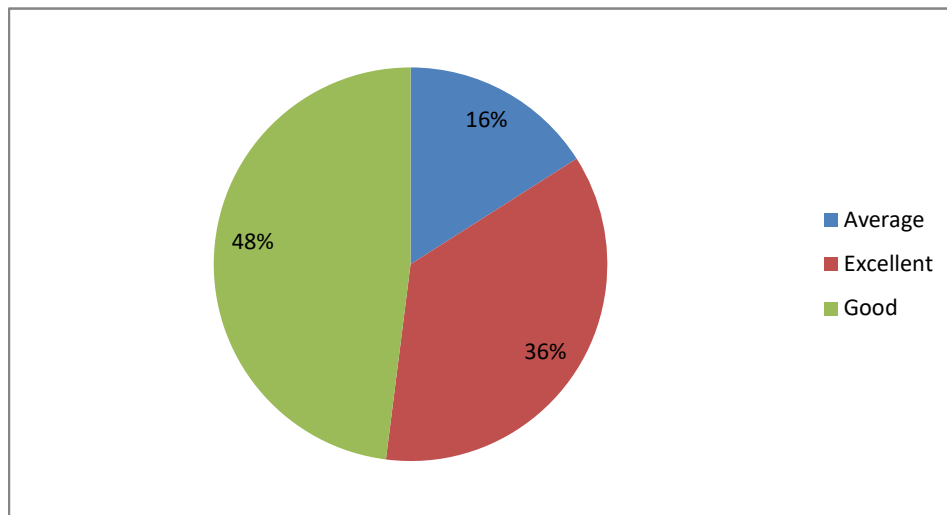

Weightage given to Skill development

PRINCIPAL
Sri Jagadguru Murugharajendra College
of Arts, Science & Commerce
CHITRADURGA

Weightage given to Project

Weightage given to practical and field work component