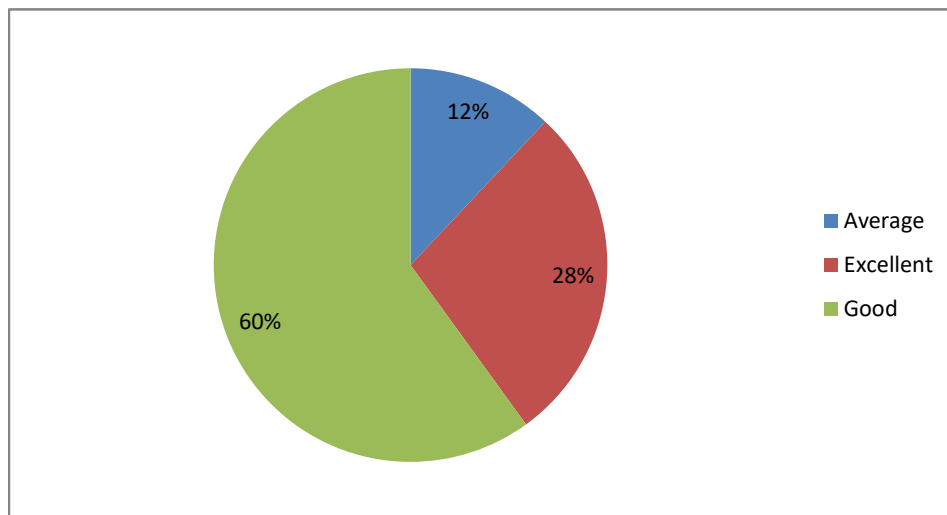

Weightage given to Skill development

PRINCIPAL
Sri Jagadguru Murugharajendra College
of Arts, Science & Commerce
CHITRADURGA