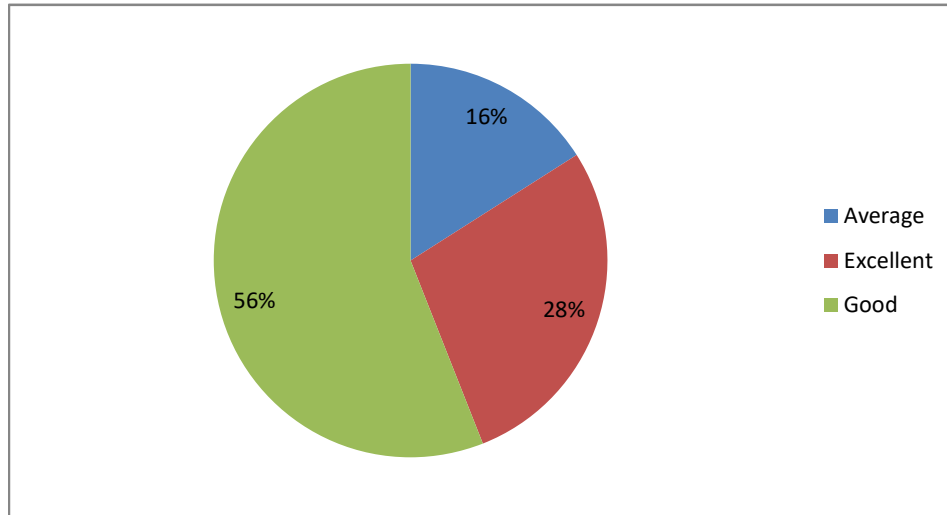

Level of Course outcomes