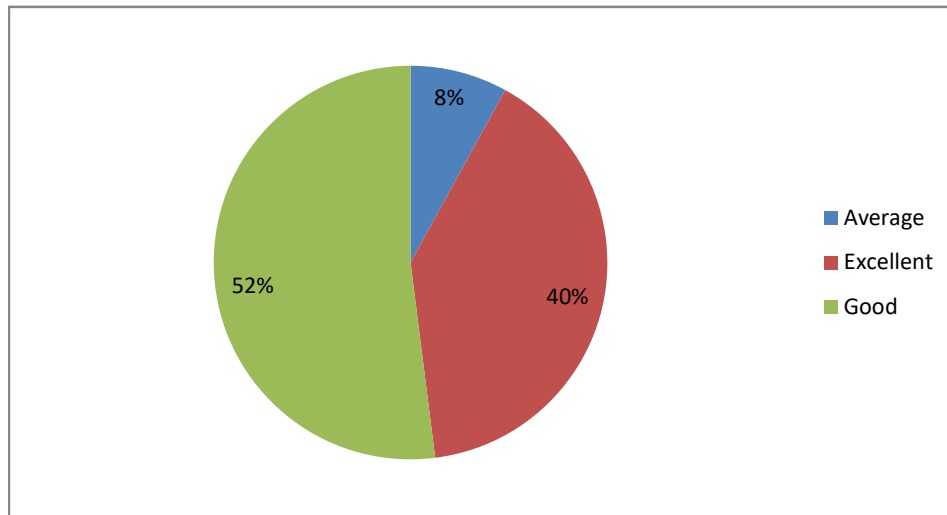

Weightage given to Project