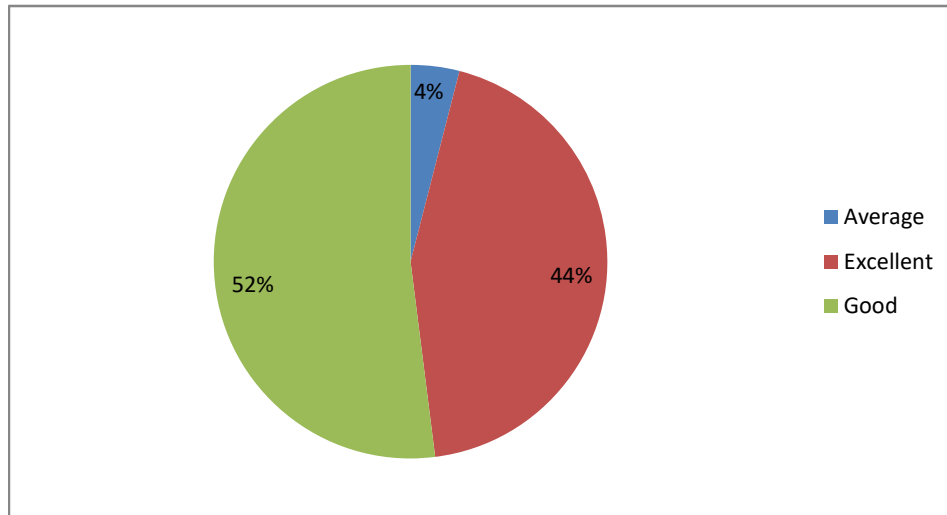

Quality, Clarity and relevance of textual reading / Reference material / Study material