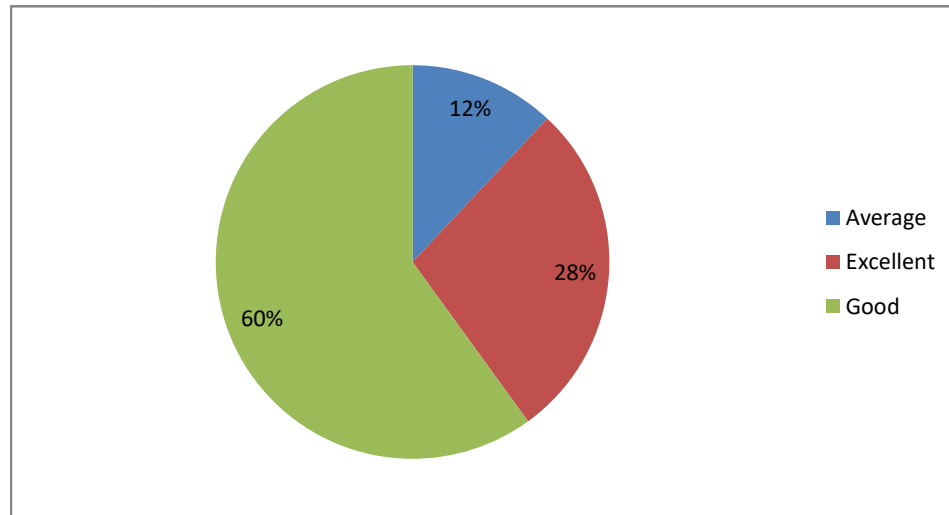

Overall rating