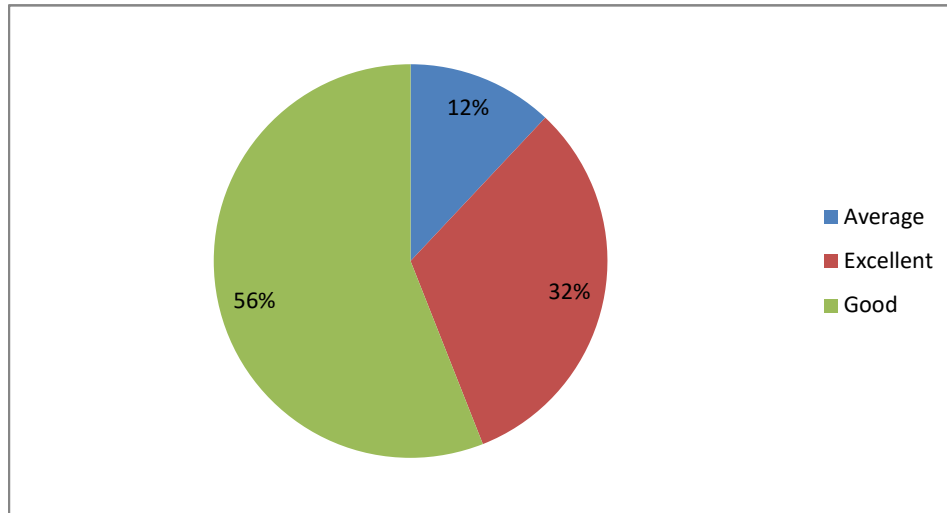

Difficult level of course content

Optimization of course content

PRINCIPAL
Sri Jagadguru Murugharajendra College
of Arts, Science & Commerce
CHITRADURGA

Usefulness of Curriculum at workplace

Fulfillment of learning objectives