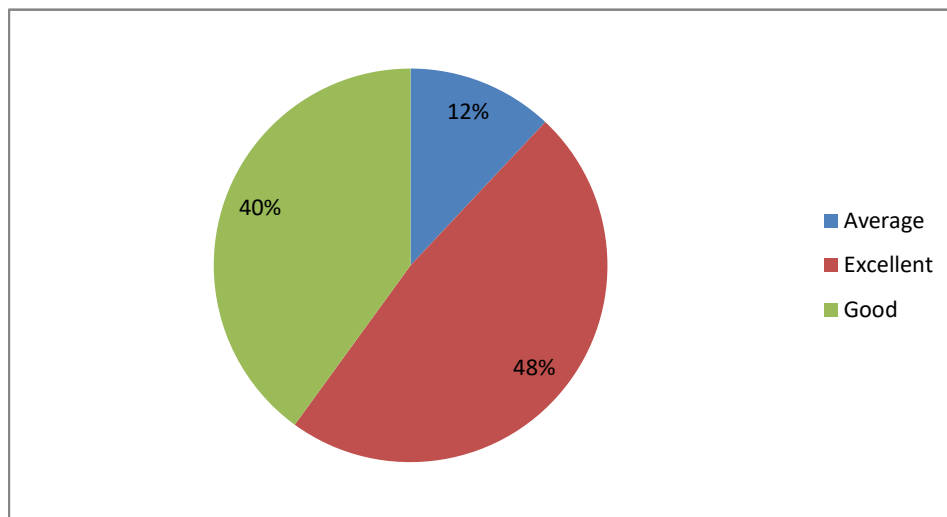

Creation of interest to pursue higher education