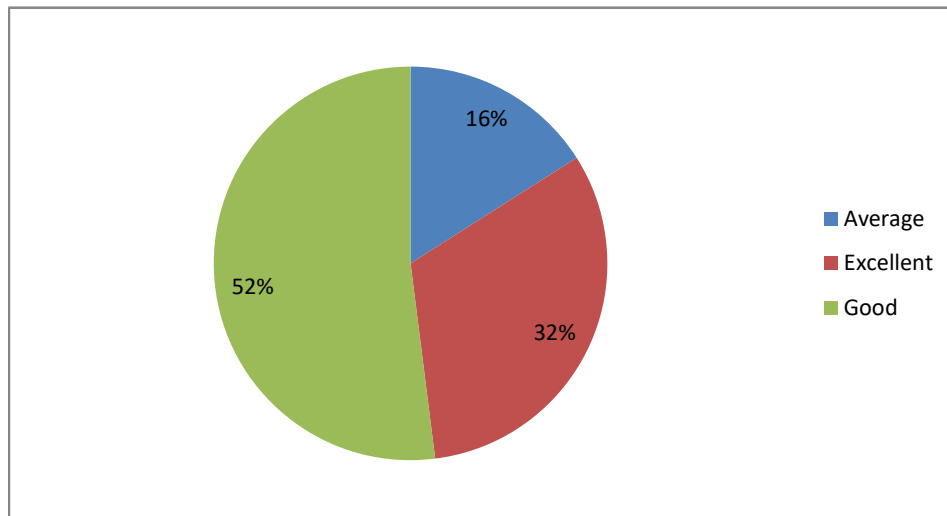

Applicability / relevance to real life situations & local development

Weightage given to Employability

PRINCIPAL
Sri Jagadguru Murugharajendra College
of Arts, Science & Commerce
CHITRADURGA

Weightage given to Entrepreneurship