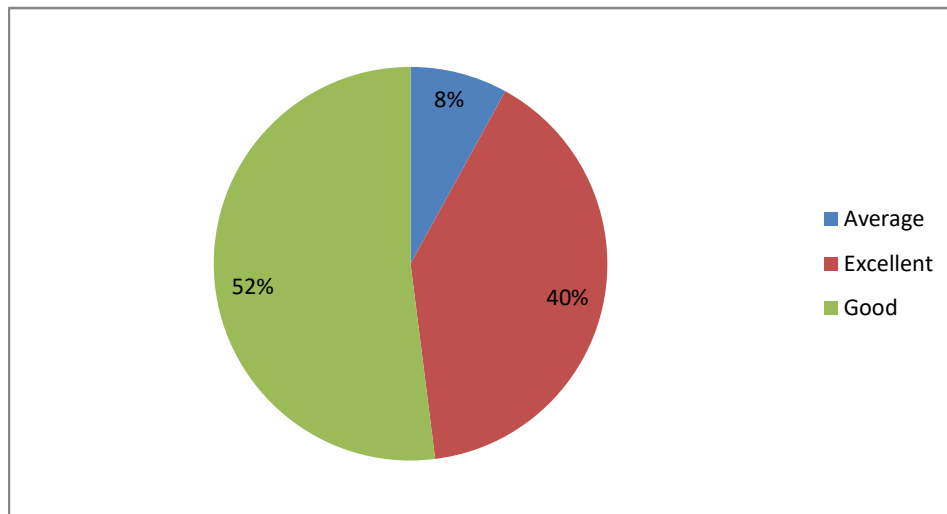

Difficult level of course content

Optimization of course content

PRINCIPAL
Sri Jagadguru Murugharajendra College
of Arts, Science & Commerce
CHITRADURGA

Usefulness of Curriculum at workplace

Fulfillment of learning objectives