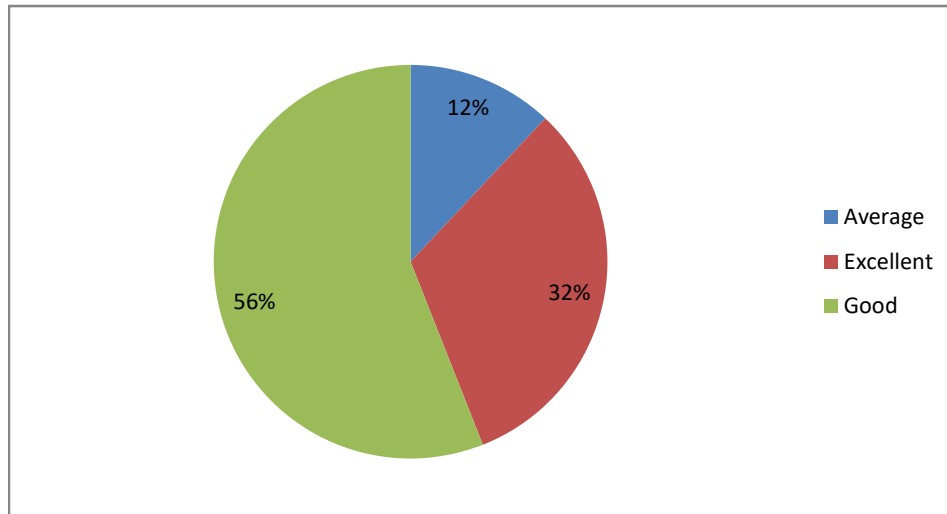

Depth of the course content