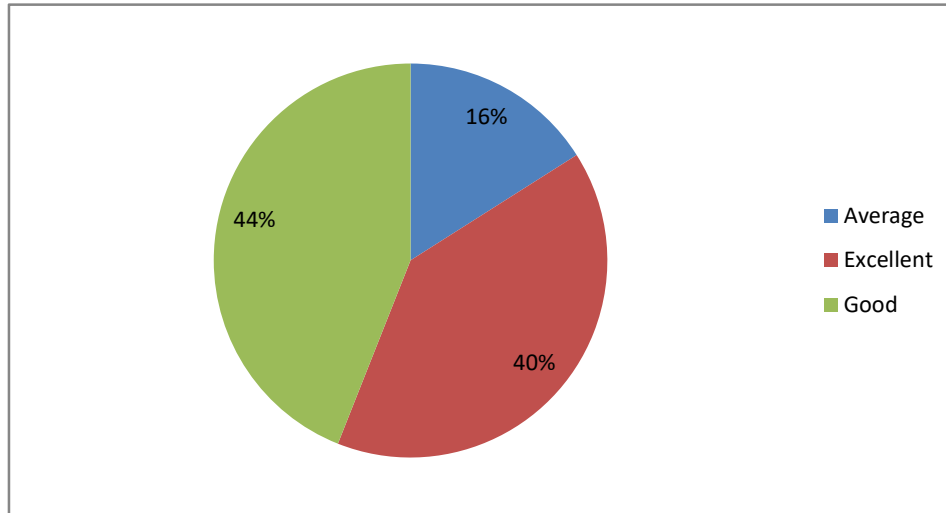

Applicability / relevance to real life situations & local development

Weightage given to Employability

PRINCIPAL
Sri Jagadguru Murugharajendra College
of Arts, Science & Commerce
CHITRADURGA

Weightage given to Entrepreneurship