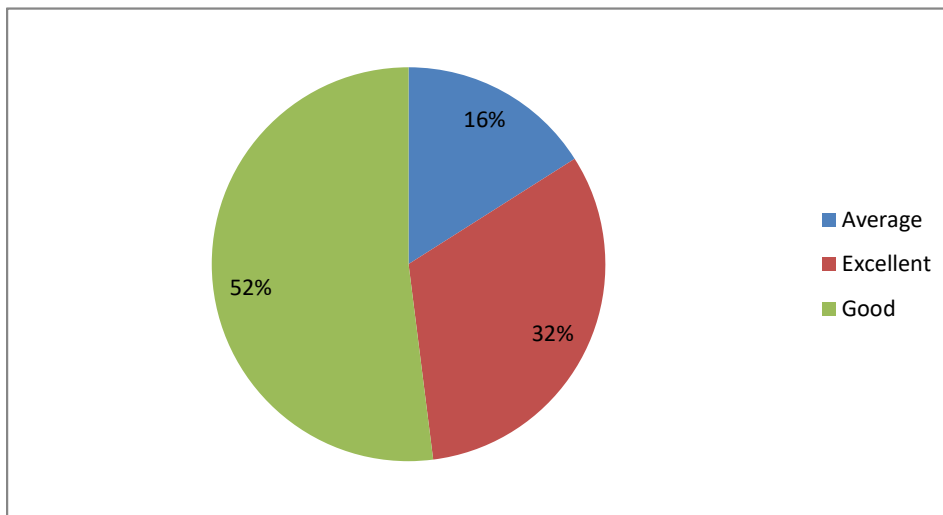

Applicability / relevance to real life situations & local development

Weightage given to Employability

PRINCIPAL
Sri Jagadguru Murugharajendra College
of Arts, Science & Commerce
CHITRADURGA

Weightage given to Entrepreneurship