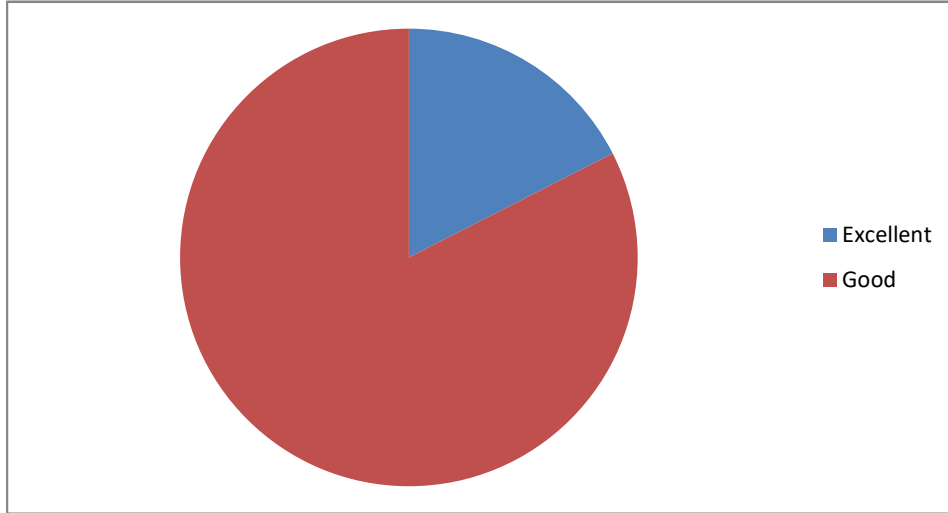

Overall rating