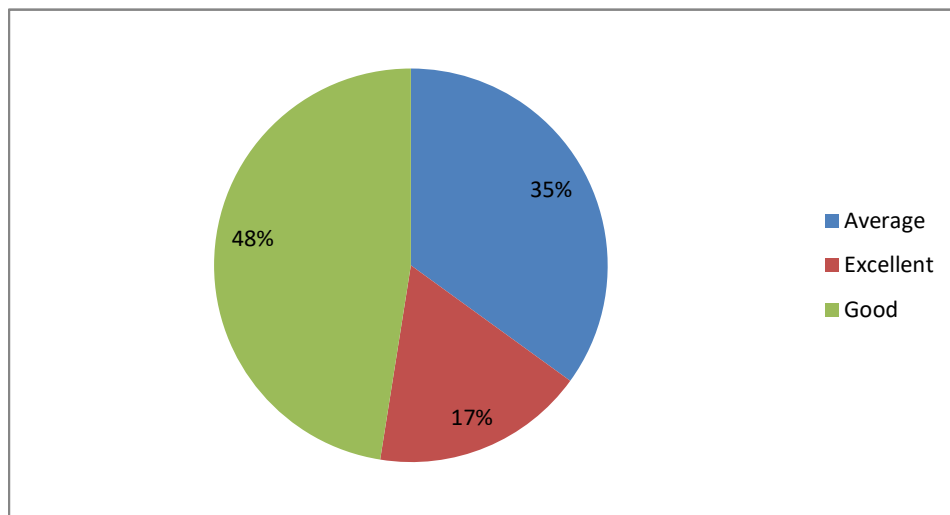

Relevance of learning objectives of the syllabus

Relevance of Course outcomes

  
**PRINCIPAL**  
Sri Jagadguru Murugharajendra College  
of Arts, Science & Commerce  
CHITRADURGA

Weightage given to Learning values (in terms of knowledge, concepts, manual skills, analytical abilities and broading perspectives)