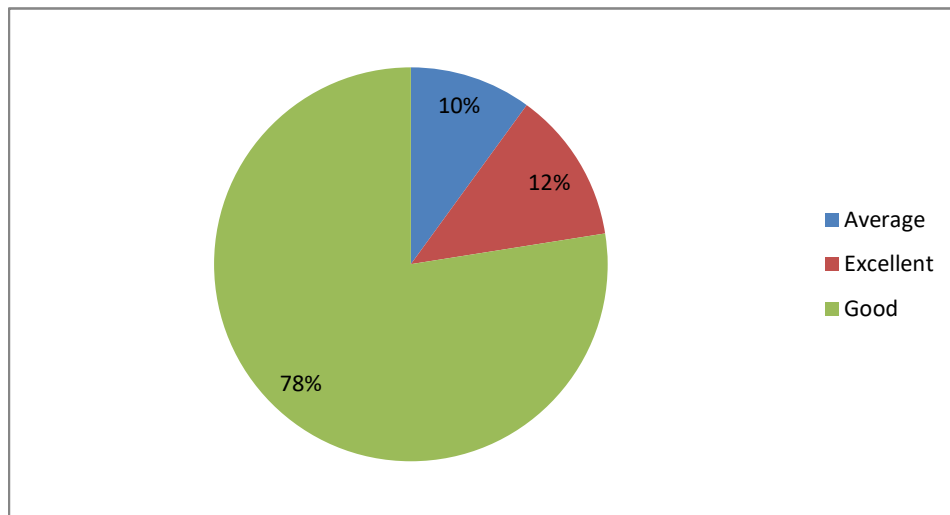

Mechanism used for development/ revision of curriculum by BoS