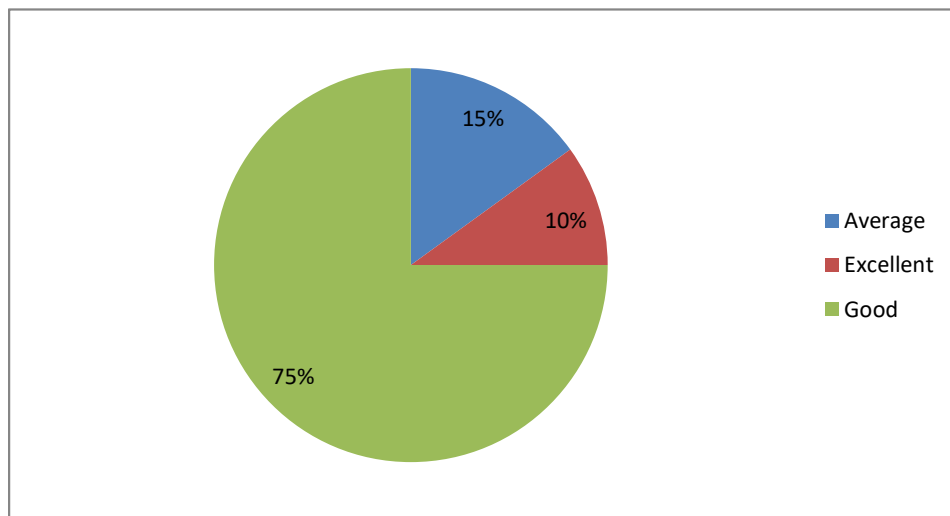

Depth of the course content