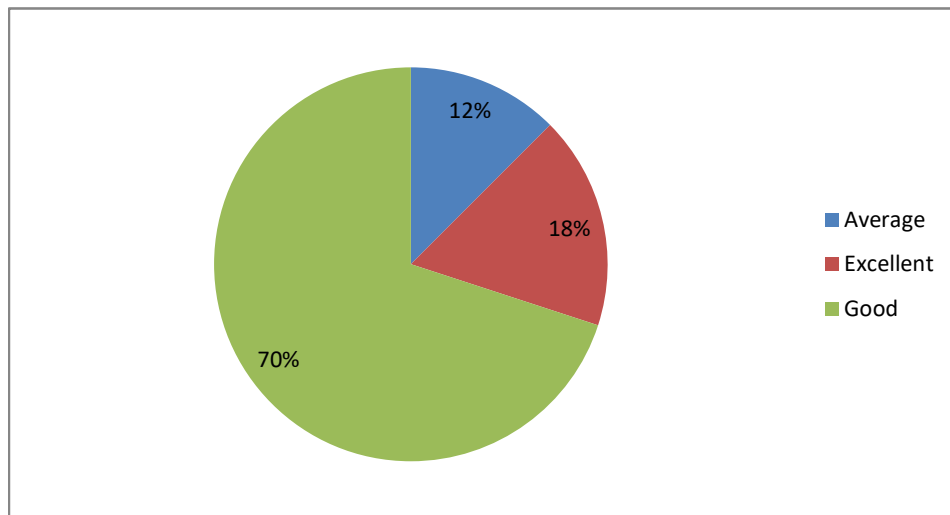

  
**PRINCIPAL**  
Sri Jagadguru Murugharajendra College  
of Arts, Science & Commerce  
CHITRADURGA

Weightage given to Employability

Weightage given to Entrepreneurship

  
**PRINCIPAL**  
Sri Jagadguru Murugharajendra College  
of Arts, Science & Commerce  
CHITRADURGA

Weightage given to Skill development

Weightage given to Project

  
**PRINCIPAL**  
Sri Jagadguru Murugharajendra College  
of Arts, Science & Commerce  
CHITRADURGA

Weightage given to practical and field work component