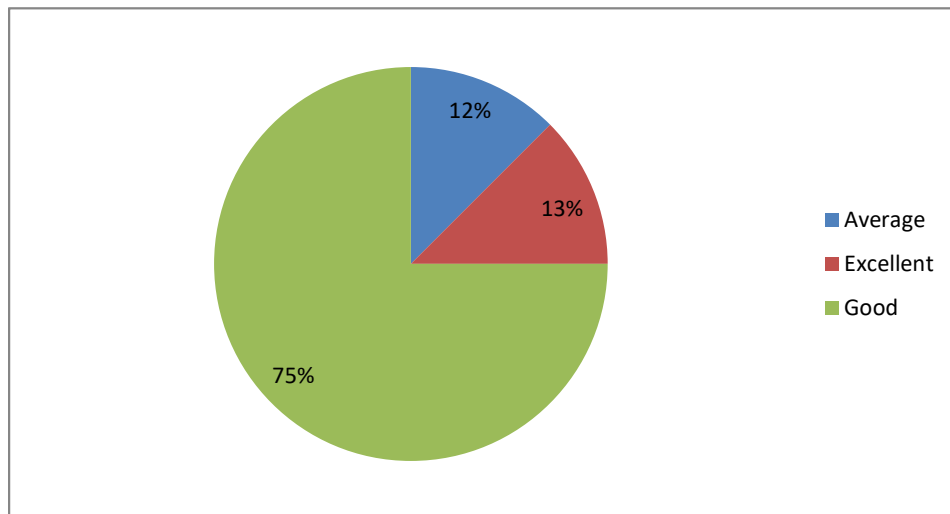

  
**PRINCIPAL**  
Sri Jagadguru Murugharajendra College  
of Arts, Science & Commerce  
CHITRADURGA

Weightage given to Employability

Weightage given to Entrepreneurship

  
**PRINCIPAL**  
Sri Jagadguru Murugharajendra College  
of Arts, Science & Commerce  
CHITRADURGA

Weightage given to Skill development

Weightage given to Project

  
**PRINCIPAL**  
Sri Jagadguru Murugharajendra College  
of Arts, Science & Commerce  
CHITRADURGA

Weightage given to practical and field work component