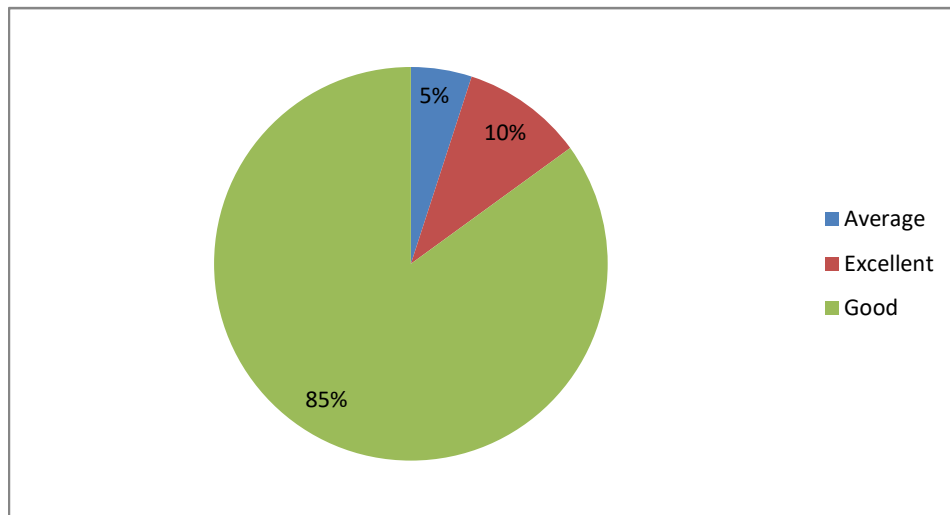

Inclusion/ incorporation of latest advacements in the subject