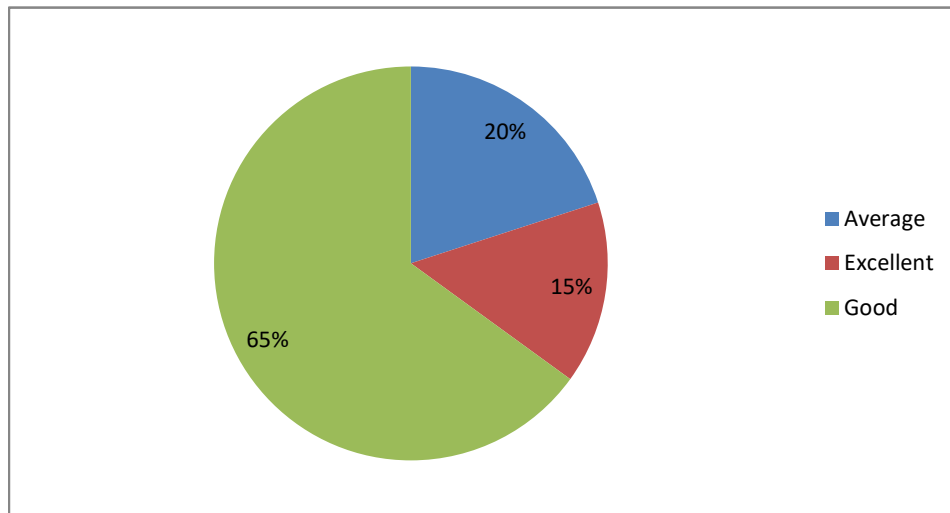

Relevance of learning objectives of the syllabus

Relevance of Course outcomes

  
**PRINCIPAL**  
Sri Jagadguru Murugharajendra College  
of Arts, Science & Commerce  
CHITRADURGA

Weightage given to Learning values (in terms of knowledge, concepts, manual skills, analytical abilities and broading perspectives)