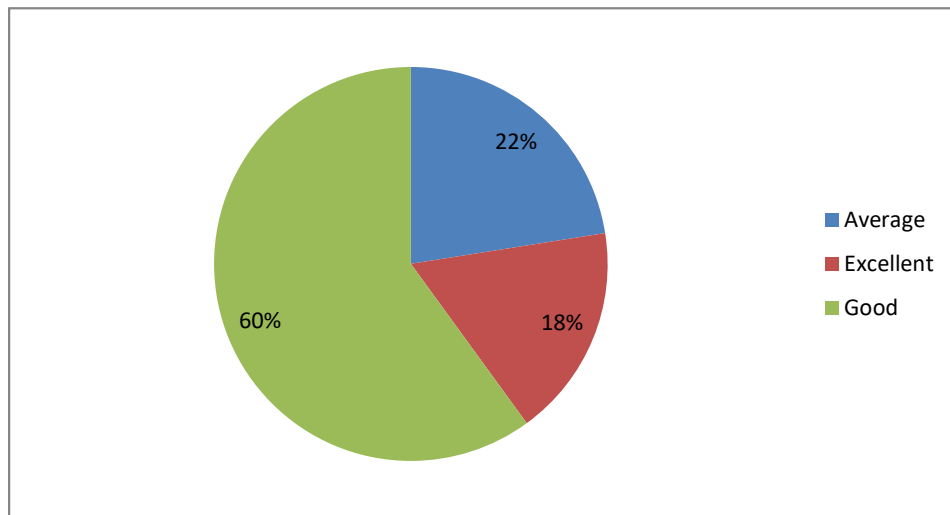

Relevance of learning objectives of the syllabus

Relevance of Course outcomes

  
**PRINCIPAL**  
Sri Jagadguru Murugharajendra College  
of Arts, Science & Commerce  
CHITRADURGA

Weightage given to Learning values (in terms of knowledge, concepts, manual skills, analytical abilities and broading perspectives)