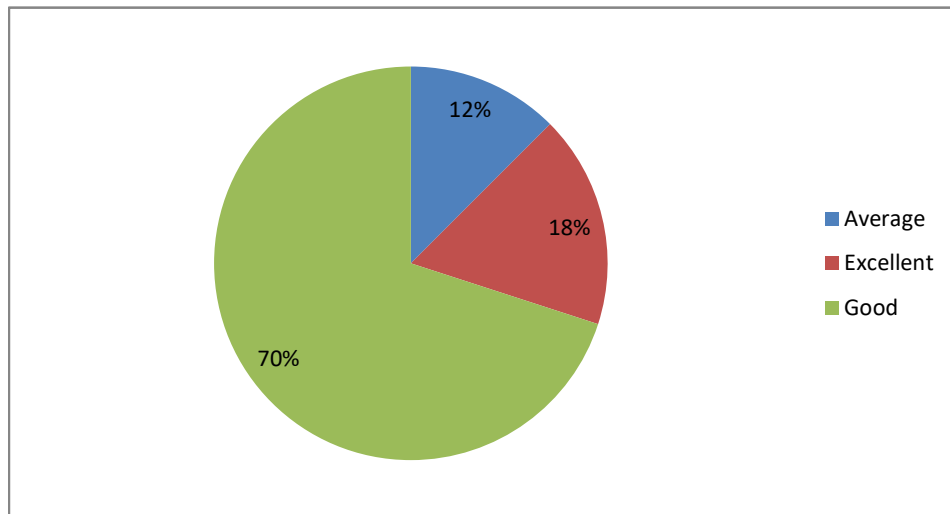

Weightage given to Skill development

Weightage given to Project

  
**PRINCIPAL**  
Sri Jagadguru Murugharajendra College  
of Arts, Science & Commerce  
CHITRADURGA

Weightage given to practical and field work component