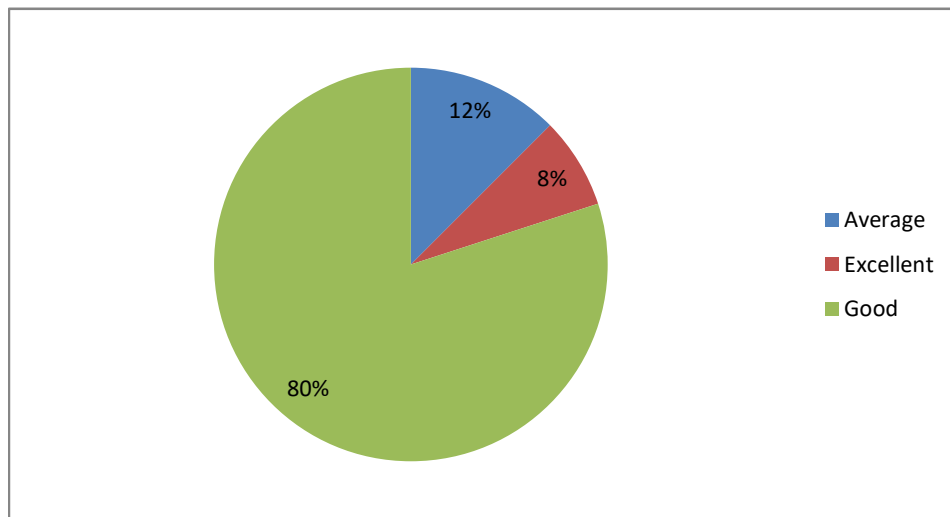

Optimization of course content