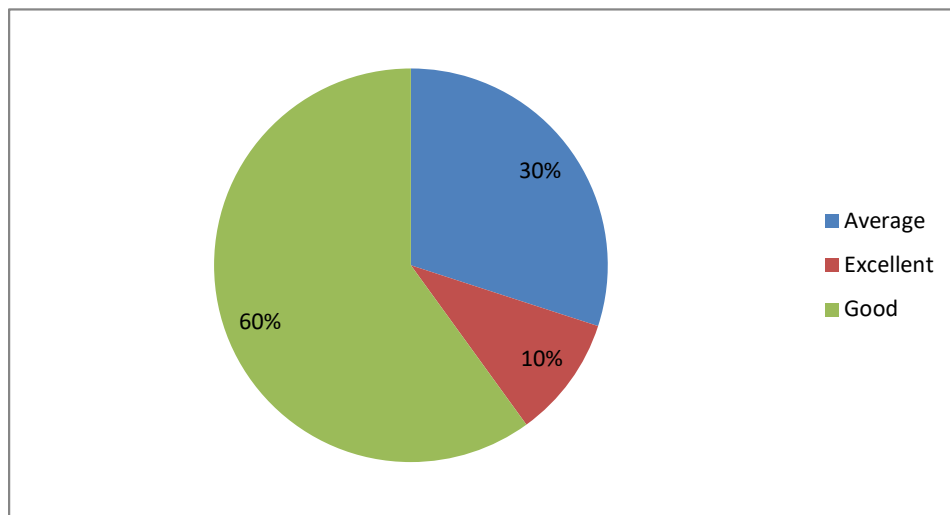

Quality, Clarity and relevance of textual reading / Reference material / Study material