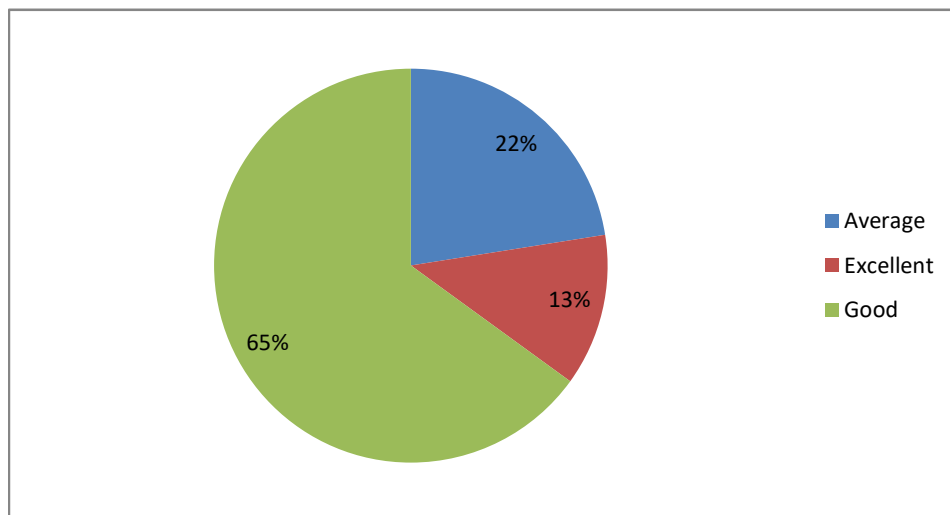

Depth of the course content

  
**PRINCIPAL**  
Sri Jagadguru Murugharajendra College  
of Arts, Science & Commerce  
CHITRADURGA

Inclusion/ incorporation of latest advacements in the subject

Difficult level of course content