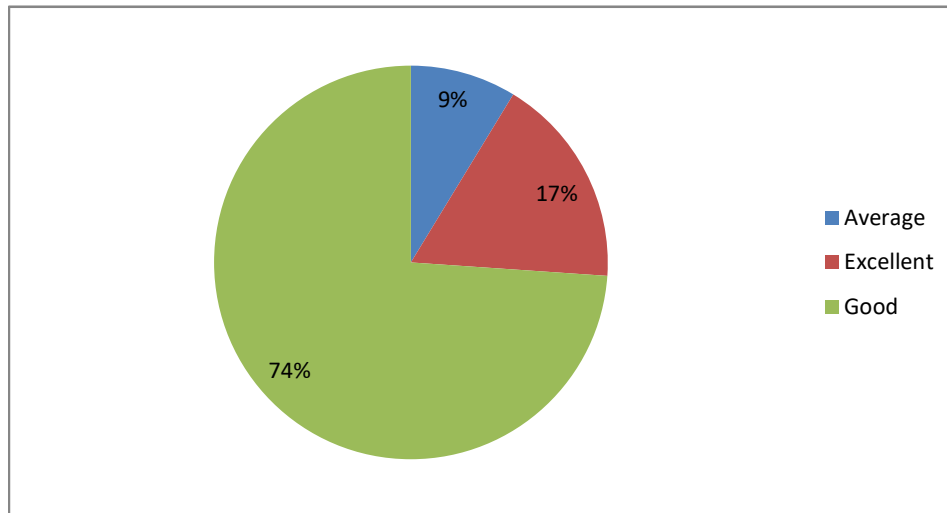

PRINCIPAL
Sri Jagadguru Murugharajendra College
of Arts, Science & Commerce
CHITRADURGA