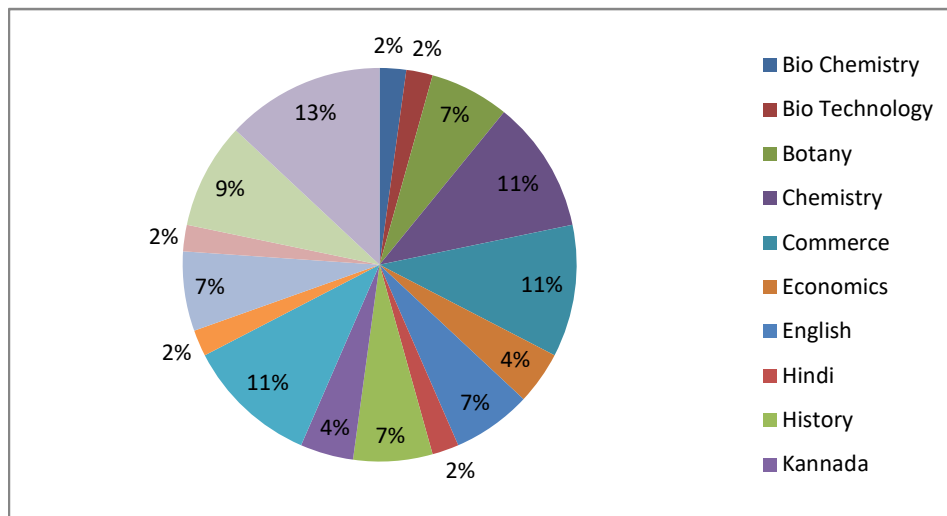

Department

PRINCIPAL
Sri Jagadguru Murugharajendra College
of Arts, Science & Commerce
CHITRADURGA