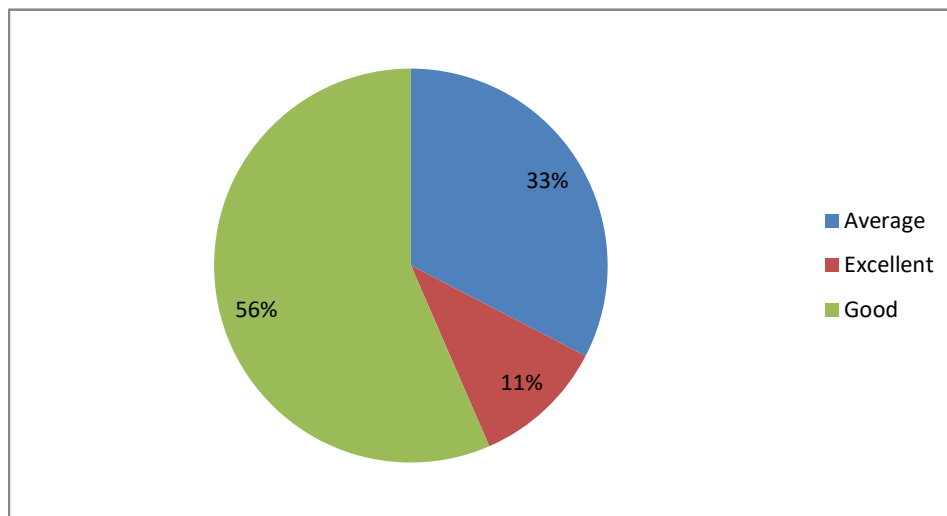

PRINCIPAL
Sri Jagadguru Murugharajendra College
of Arts, Science & Commerce
CHITRADURGA

Weightage given to practical and field work component

Depth of the course content

PRINCIPAL
Sri Jagadguru Murugharajendra College
of Arts, Science & Commerce
CHITRADURGA

Inclusion/ incorporation of latest advacements in the subject

Difficult level of course content

PRINCIPAL
Sri Jagadguru Murugharajendra College
of Arts, Science & Commerce
CHITRADURGA

Optimization of course content