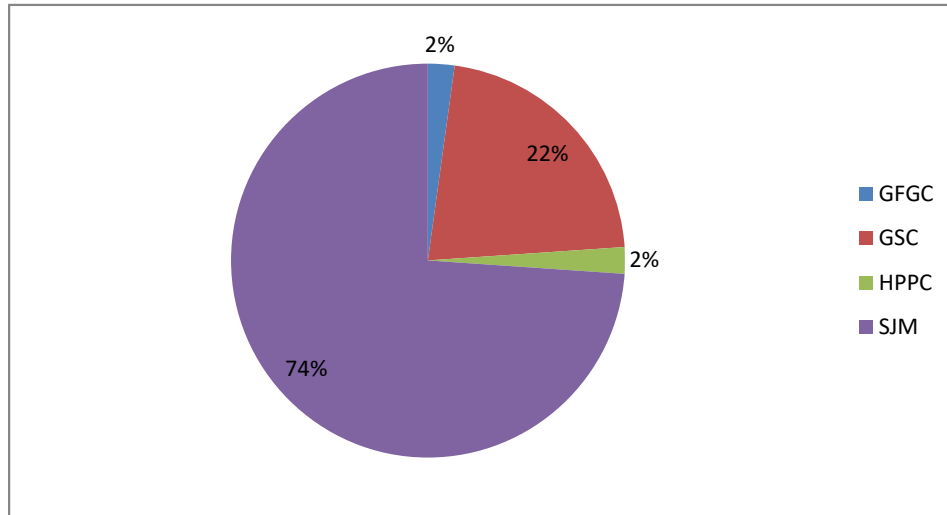

Name of the college

Applicability / relevance to real life situations & local development