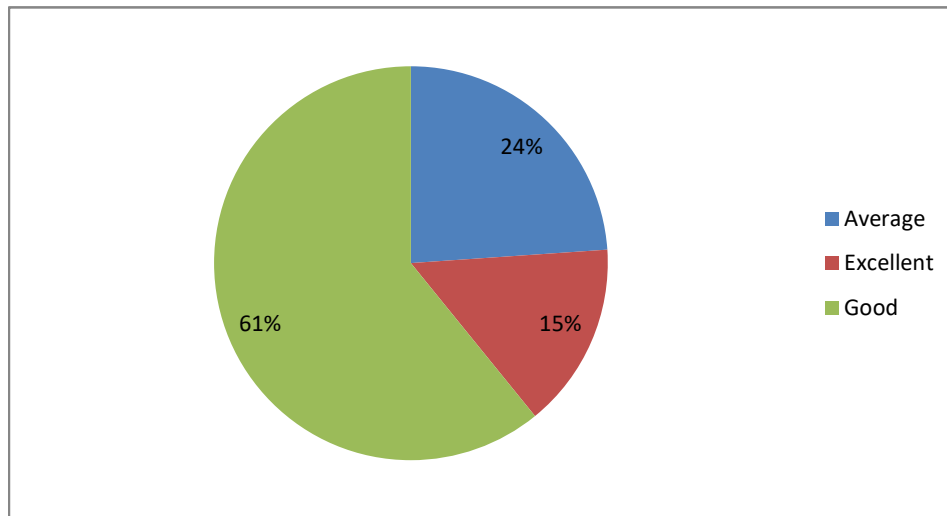

Weightage given to Employability

Weightage given to Entrepreneurship

PRINCIPAL
Sri Jagadguru Murugharajendra College
of Arts, Science & Commerce
CHITRADURGA

Weightage given ti Skill development

Weightage given to Project