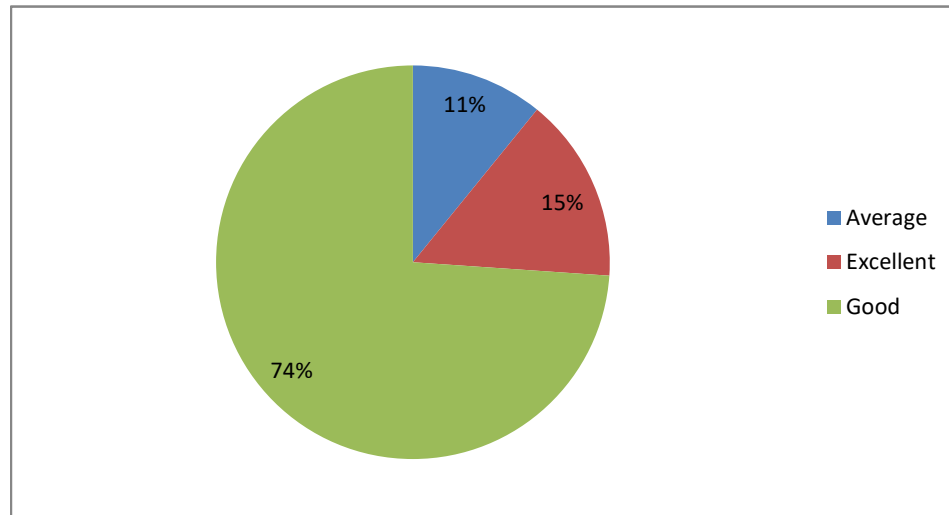

Weightage given to practical and field work component