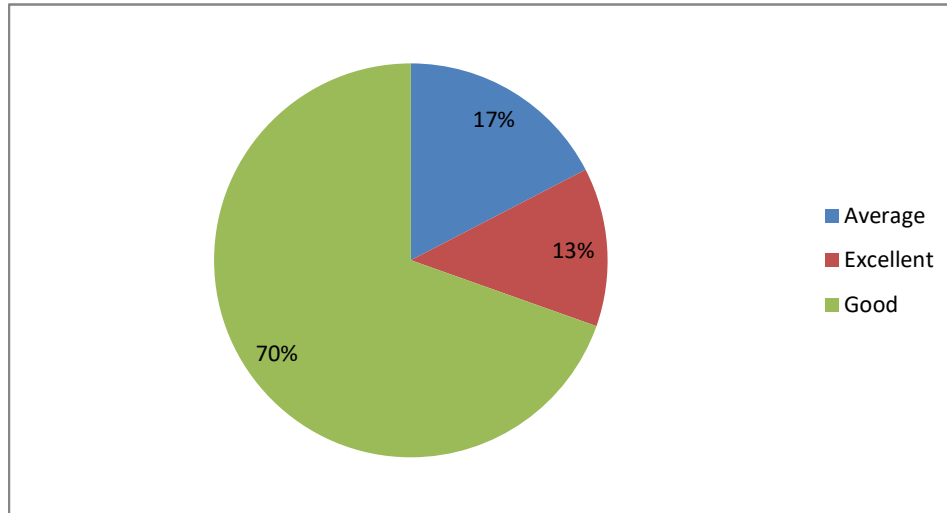

PRINCIPAL
Sri Jagadguru Murugharajendra College
of Arts, Science & Commerce
CHITRADURGA

Weightage given to Learning values (in terms of knowledge, concepts, manual skills, analytical abilities and broading perspectives)