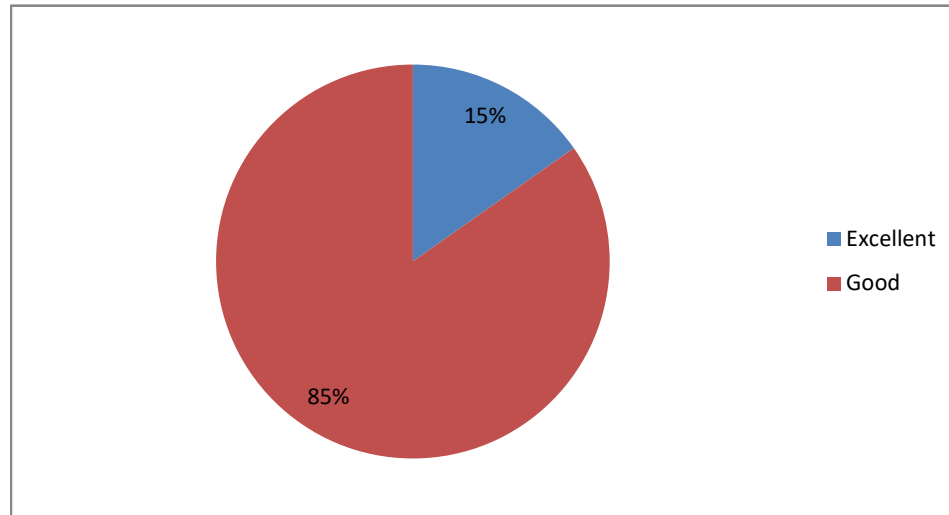

Overall rating