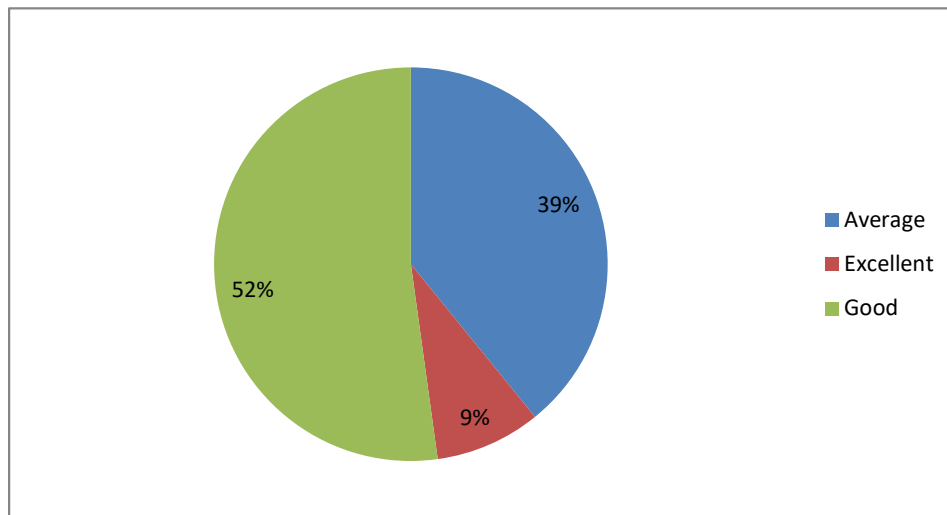

Quality, Clarity and relevance of textual reading / Reference material / Study material