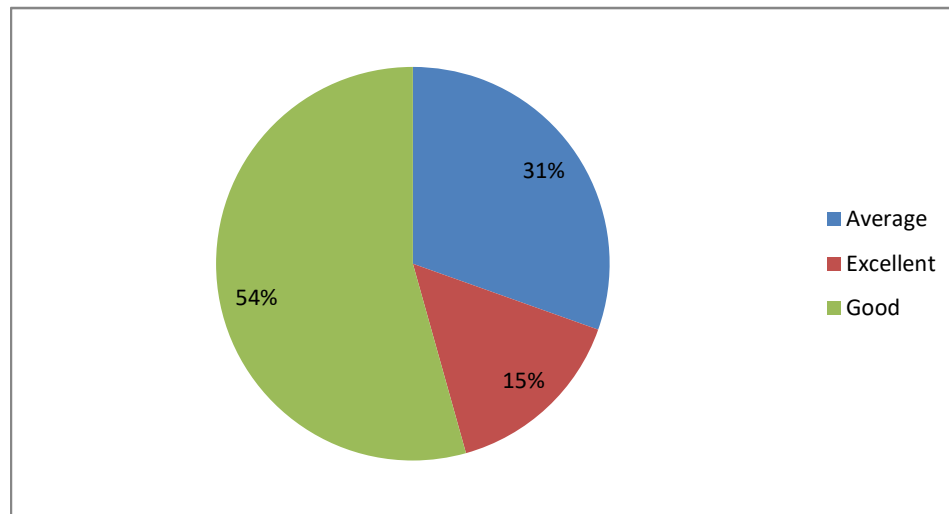

PRINCIPAL
Sri Jagadguru Murugharajendra College
of Arts, Science & Commerce
CHITRADURGA

Weightage given to Learning values (in terms of knowledge, concepts, manual skills, analytical abilities and broading perspectives)