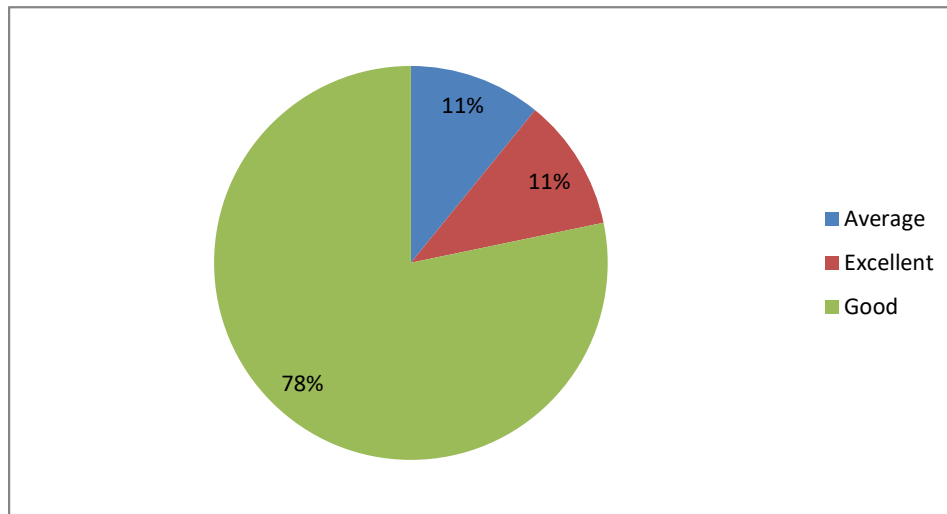

Weightage given to Employability

Weightage given to Entrepreneurship

PRINCIPAL
Sri Jagadguru Murugharajendra College
of Arts, Science & Commerce
CHITRADURGA

Weightage given ti Skill development

Weightage given to Project