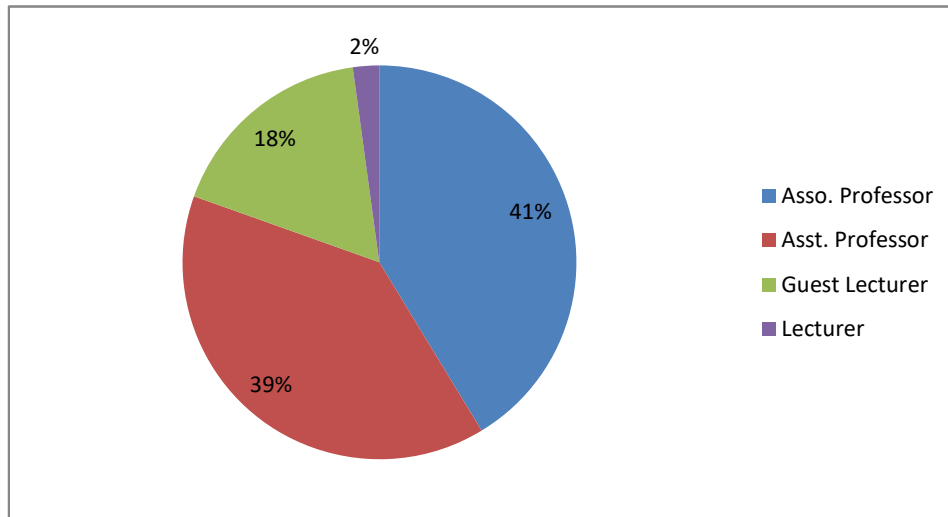

Designation