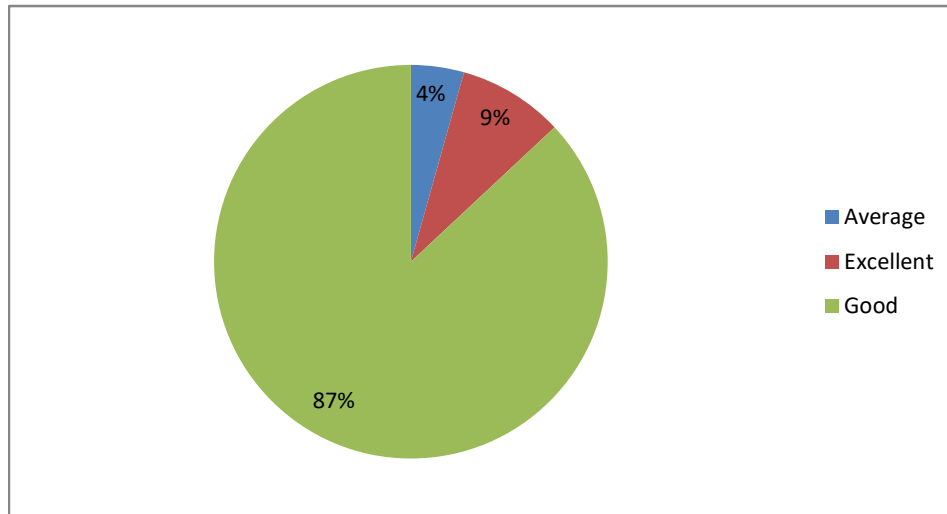

PRINCIPAL
Sri Jagadguru Murugharajendra College
of Arts, Science & Commerce
CHITRADURGA

Weightage given to practical and field work component

Depth of the course content

PRINCIPAL
Sri Jagadguru Murugharajendra College
of Arts, Science & Commerce
CHITRADURGA

Inclusion/ incorporation of latest advacements in the subject

Difficult level of course content

PRINCIPAL
Sri Jagadguru Murugharajendra College
of Arts, Science & Commerce
CHITRADURGA

Optimization of course content