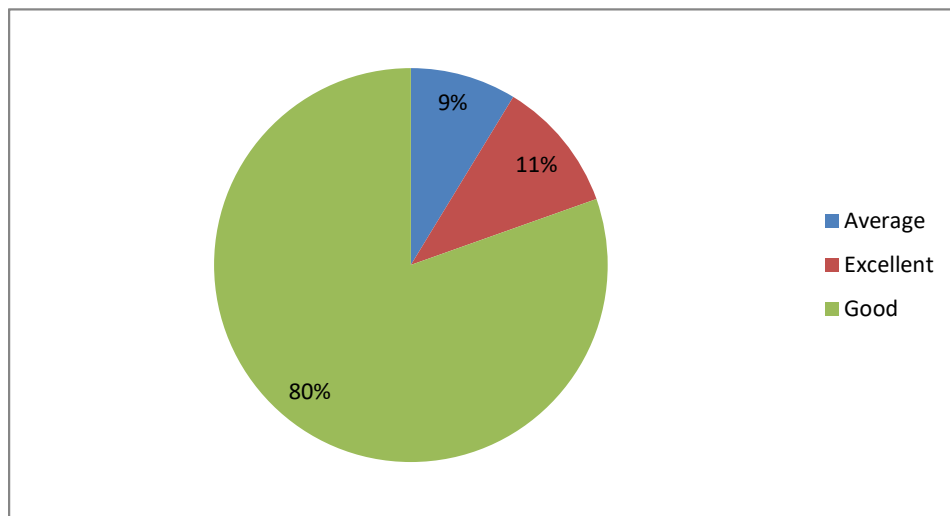

Weightage given to Employability

Weightage given to Entrepreneurship

PRINCIPAL
Sri Jagadguru Murugharajendra College
of Arts, Science & Commerce
CHITRADURGA

Weightage given ti Skill development

Weightage given to Project