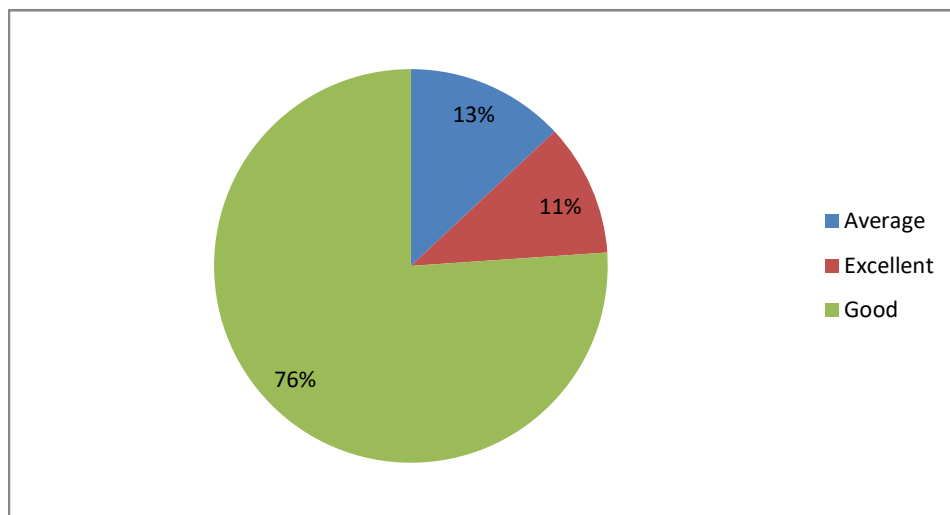

Weightage given to Employability

Weightage given to Entrepreneurship

PRINCIPAL
Sri Jagadguru Murugharajendra College
of Arts, Science & Commerce
CHITRADURGA

Weightage given ti Skill development

Weightage given to Project