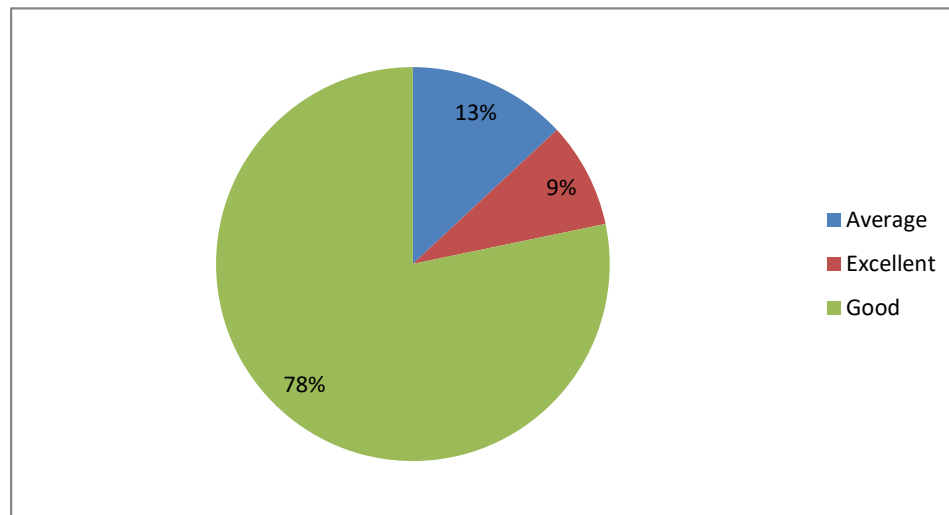

Depth of the course content