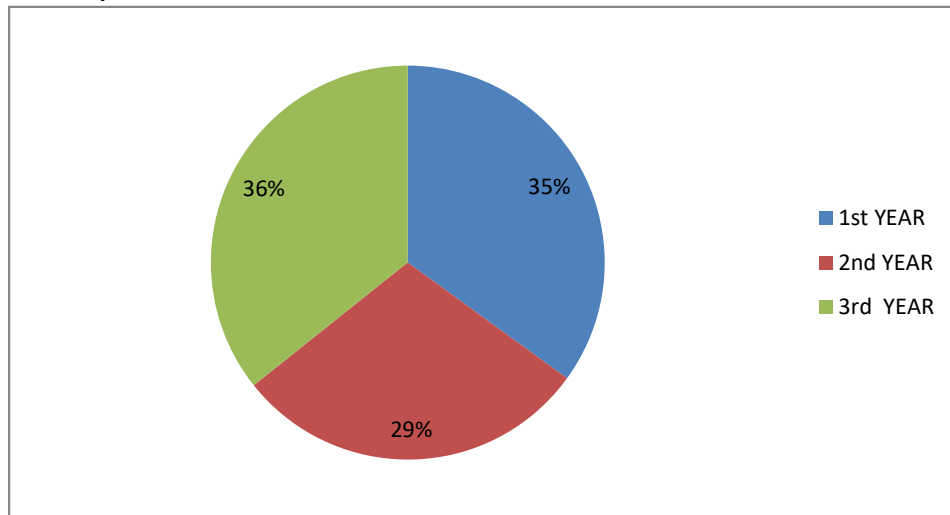

course
140 Response

CLASS
140 Response

PRINCIPAL
Sri Jagadguru Murugharajendra College
of Arts, Science & Commerce
CHITRADURGA

GENDER
140 Response

How much of the syllabus covered in the class?
140 Response