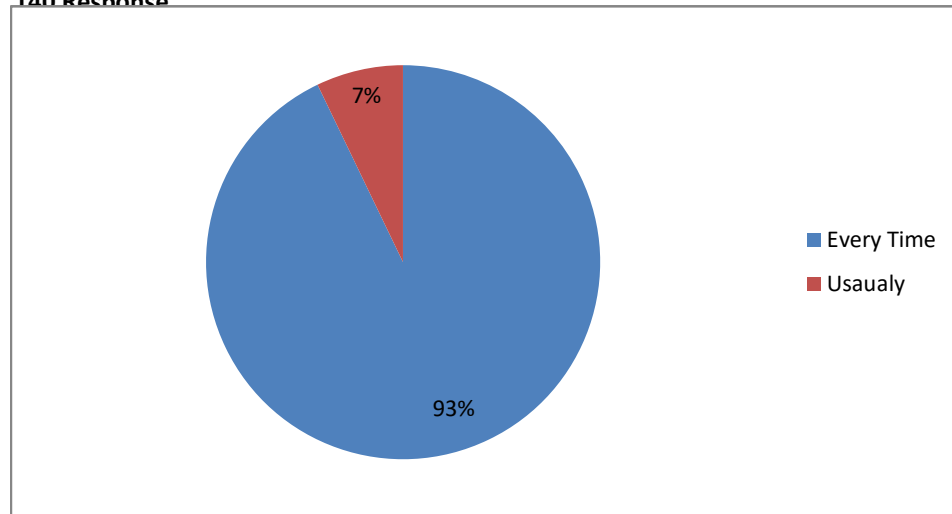

140 Response

PRINCIPAL
Sri Jagadguru Murugharajendra College
of Arts, Science & Commerce
CHITRADURGA

The teachers identify your strength and encourage you with providing
140 Response

Teachers are able to identify your weakness and help you to overcome them
140 Response