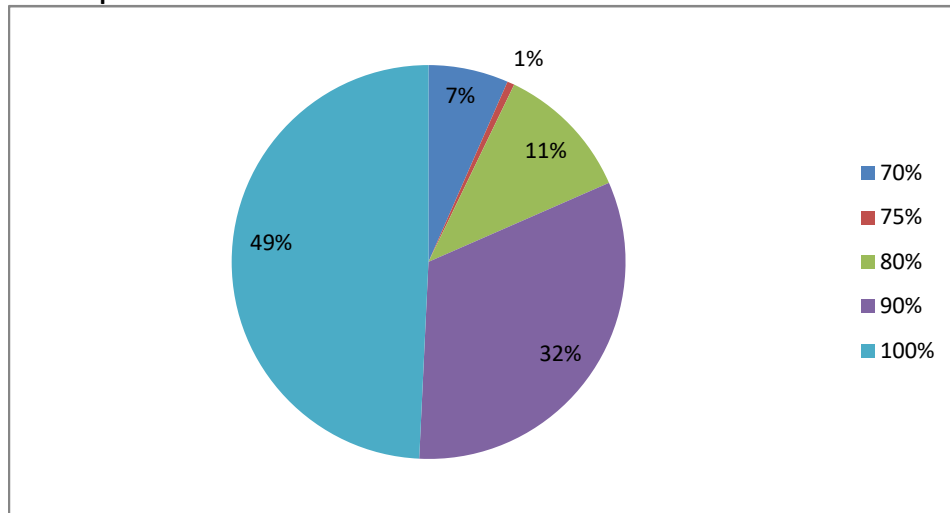

course
140 Response

CLASS
140 Response

PRINCIPAL
Sri Jagadguru Murugharajendra College
of Arts, Science & Commerce
CHITRADURGA

GENDER
140 Response

How much of the syllabus covered in the class?
140 Response