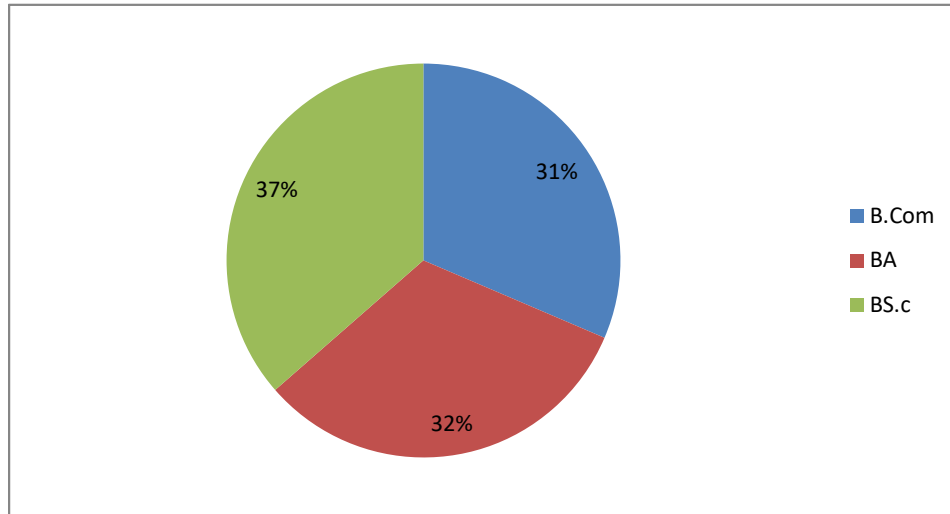

course
140 Response

CLASS
140 Response

PRINCIPAL
Sri Jagadguru Murugharajendra College
of Arts, Science & Commerce
CHITRADURGA

GENDER
140 Response

How much of the syllabus covered in the class?
140 Response