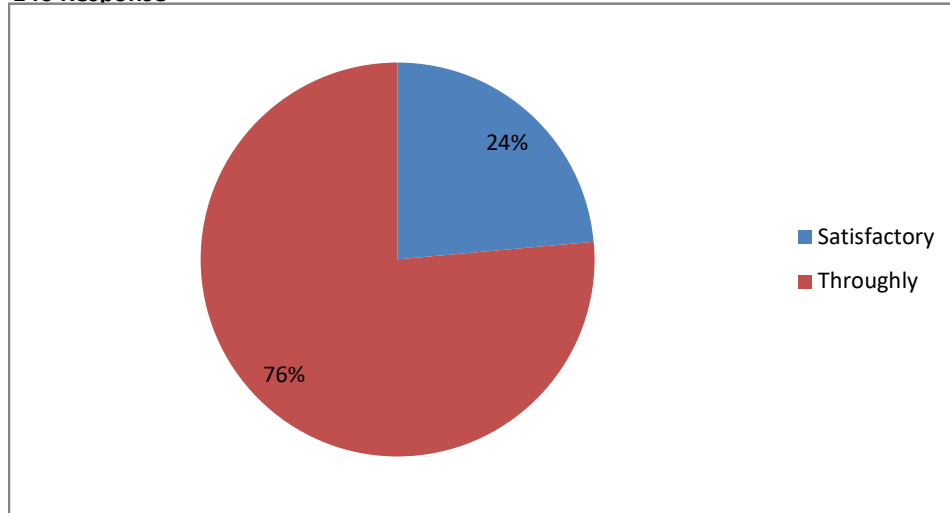

How well did the teachers prepare for the classes?

140 Response