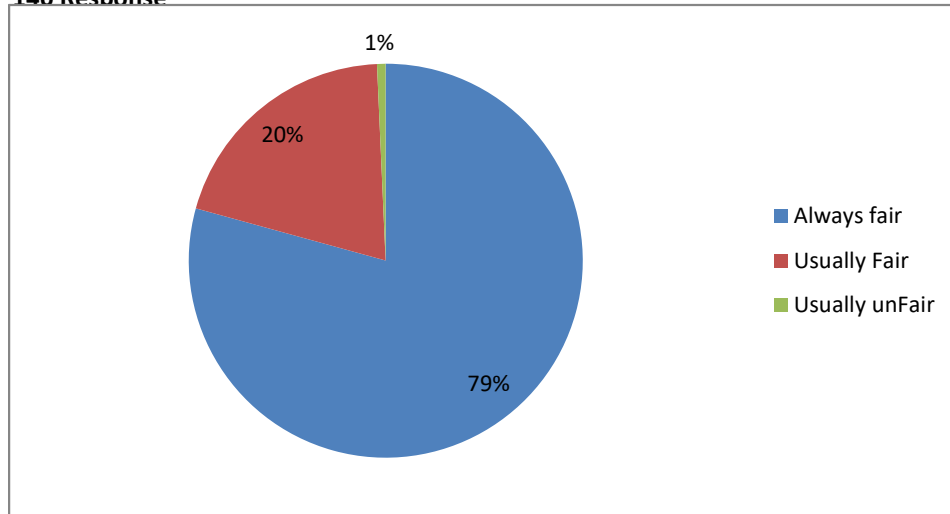

Fairness of the internal evaluation process by the teachers

140 Response