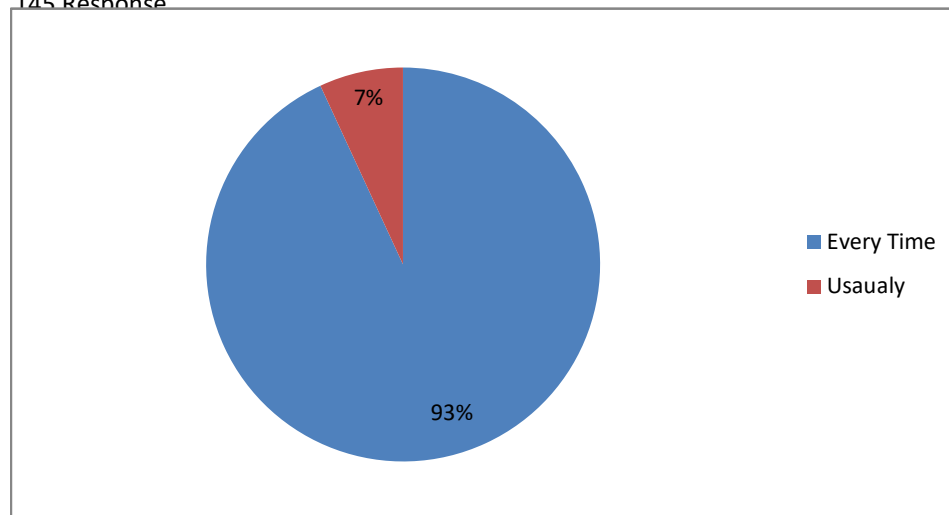

145 Response

PRINCIPAL
Sri Jagadguru Murugharajendra College
of Arts, Science & Commerce
CHITRADURGA

The teachers identify your strength and encourage you with providing
145 Response

Teachers are able to identify your weakness and help you to overcome them
145 Response