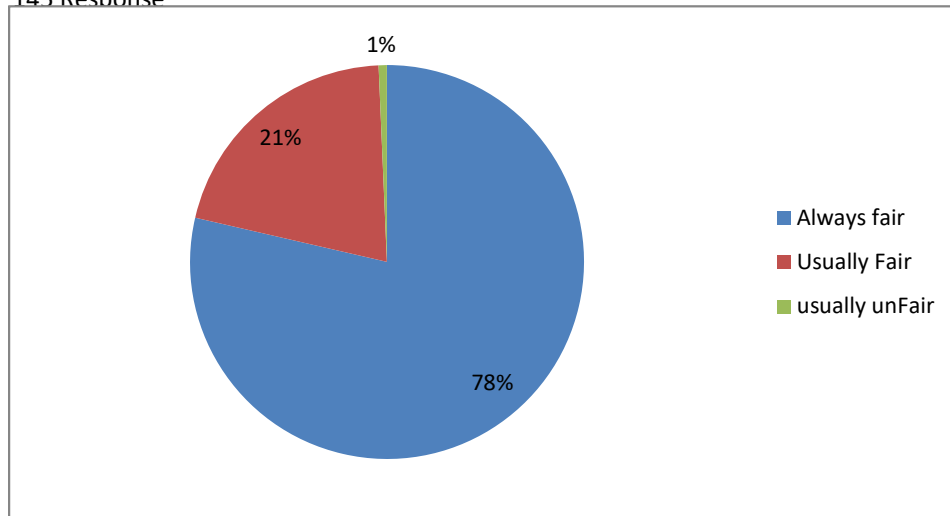

PRINCIPAL
Sri Jagadguru Murugharajendra College
of Arts, Science & Commerce
CHITRADURGA

Fairness of the internal evaluation process by the teachers

145 Response

Your mentor does a necessary follow-up with an assigned task to you?